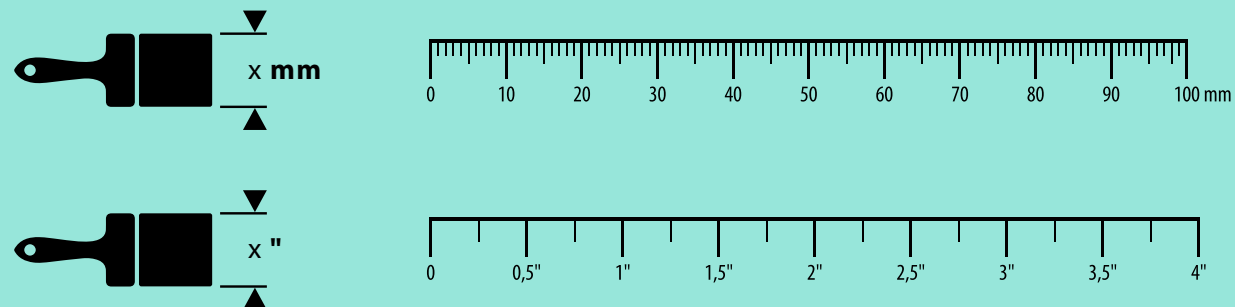

2 RECALCULATION OF FLAT BRUSH SIZES