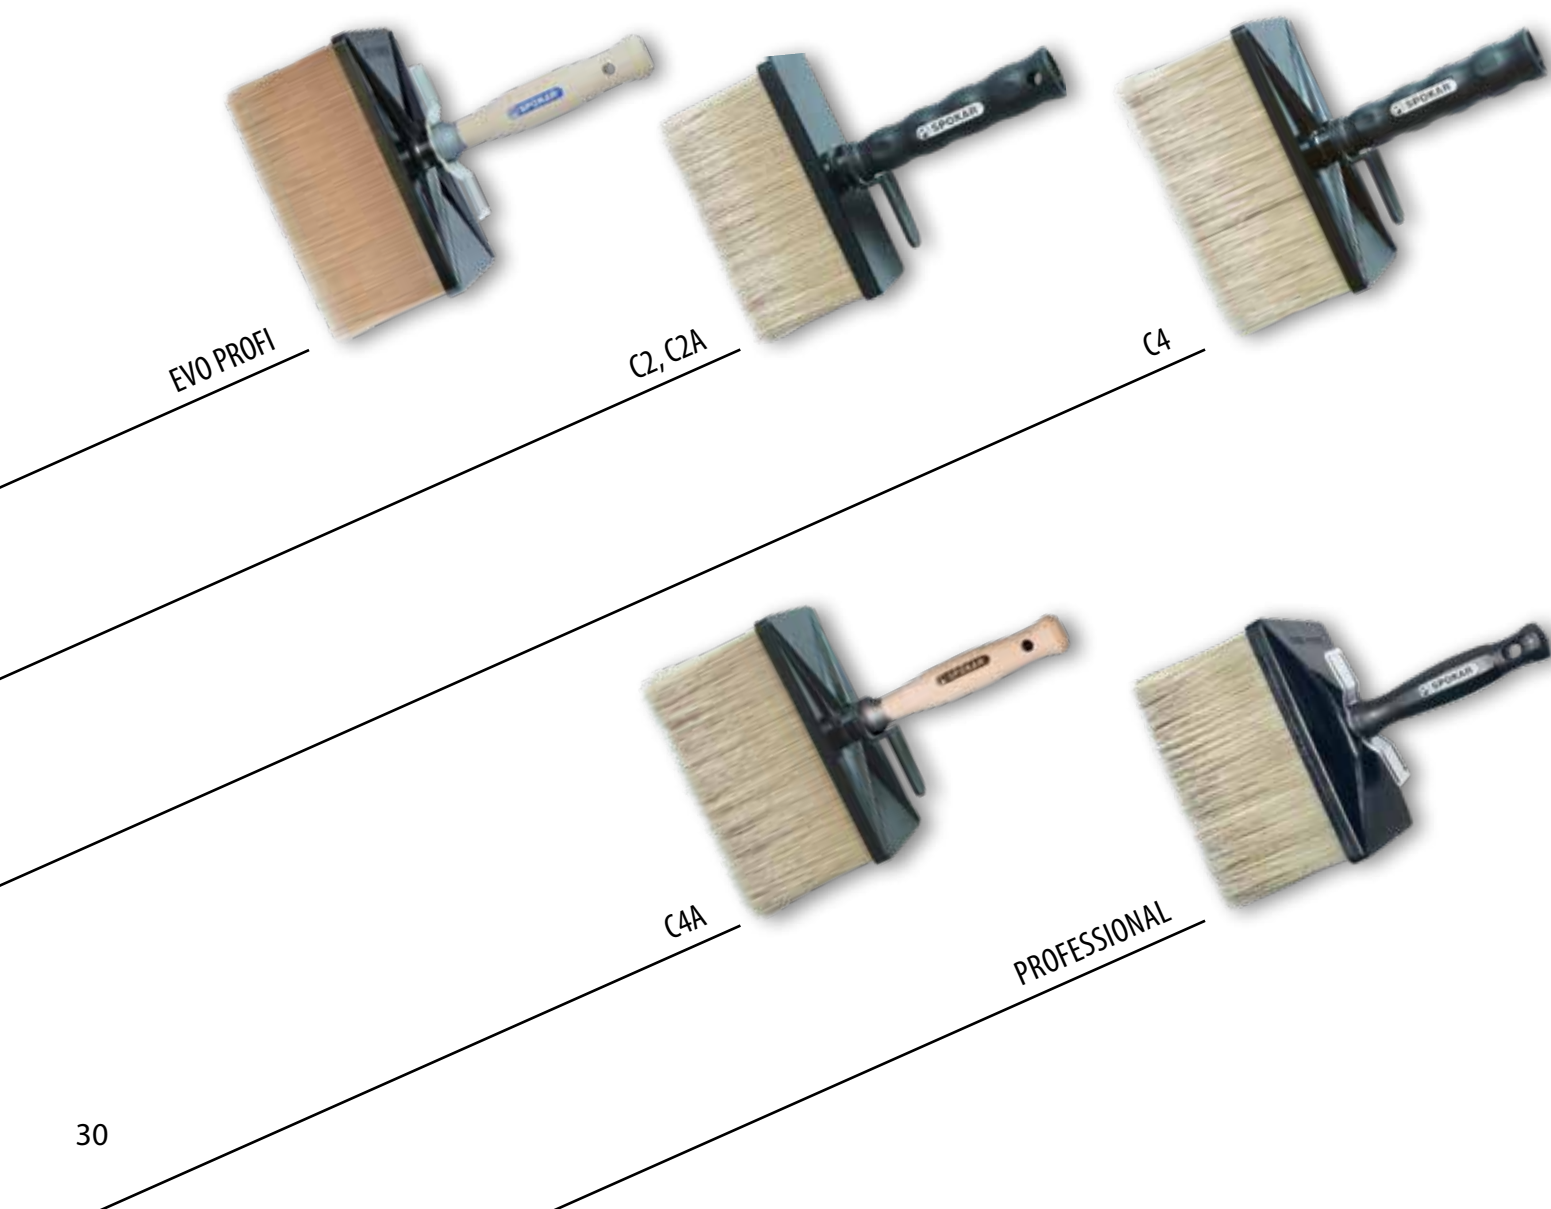

SET OF SCHOOL BRUSHES

Sizes: 6, 8, 10.

SET OF SCHOOL BRUSHES

Sizes: 2, 4, 6, 8, 10.

FLAT SCHOOL BRUSH 7104

Wooden handle, natural bristle.

FLAT SCHOOL BRUSH C12

Plastic handle, natural bristle.

CEILING BRUSHES

CEILING BRUSHES

Ceiling brushes are designed for application of all kinds of wall paints, lime and penetration coatings.

The EVO ceiling brushes are fitted with hollow synthetic fibres with a full-length conical shape and very fine flagged ends. These fibres perfectly absorb the paint and effectively spread it into a thin, even, smooth layers.