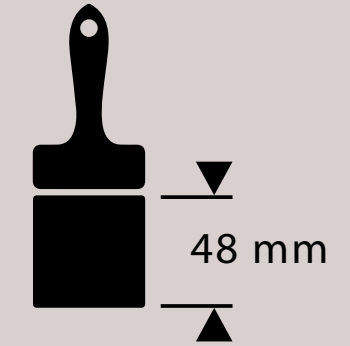

3 VISIBLE LENGTH OF FIBERS

Determines the available fibre length in mm which is available for applying paint.

4 PACKAGING XX/YY

XX .....determines the number of pcs in the **internal** packaging
YY .....determines the number of pcs in the **external** packaging

5 FOIL: SIGN „my“

Determines foil **thickness** in unit „**micron**“ (or a micrometer)

1000 my = 1 mm

*Example: 7 my = 0,007 mm
200 my = 0,2 mm*