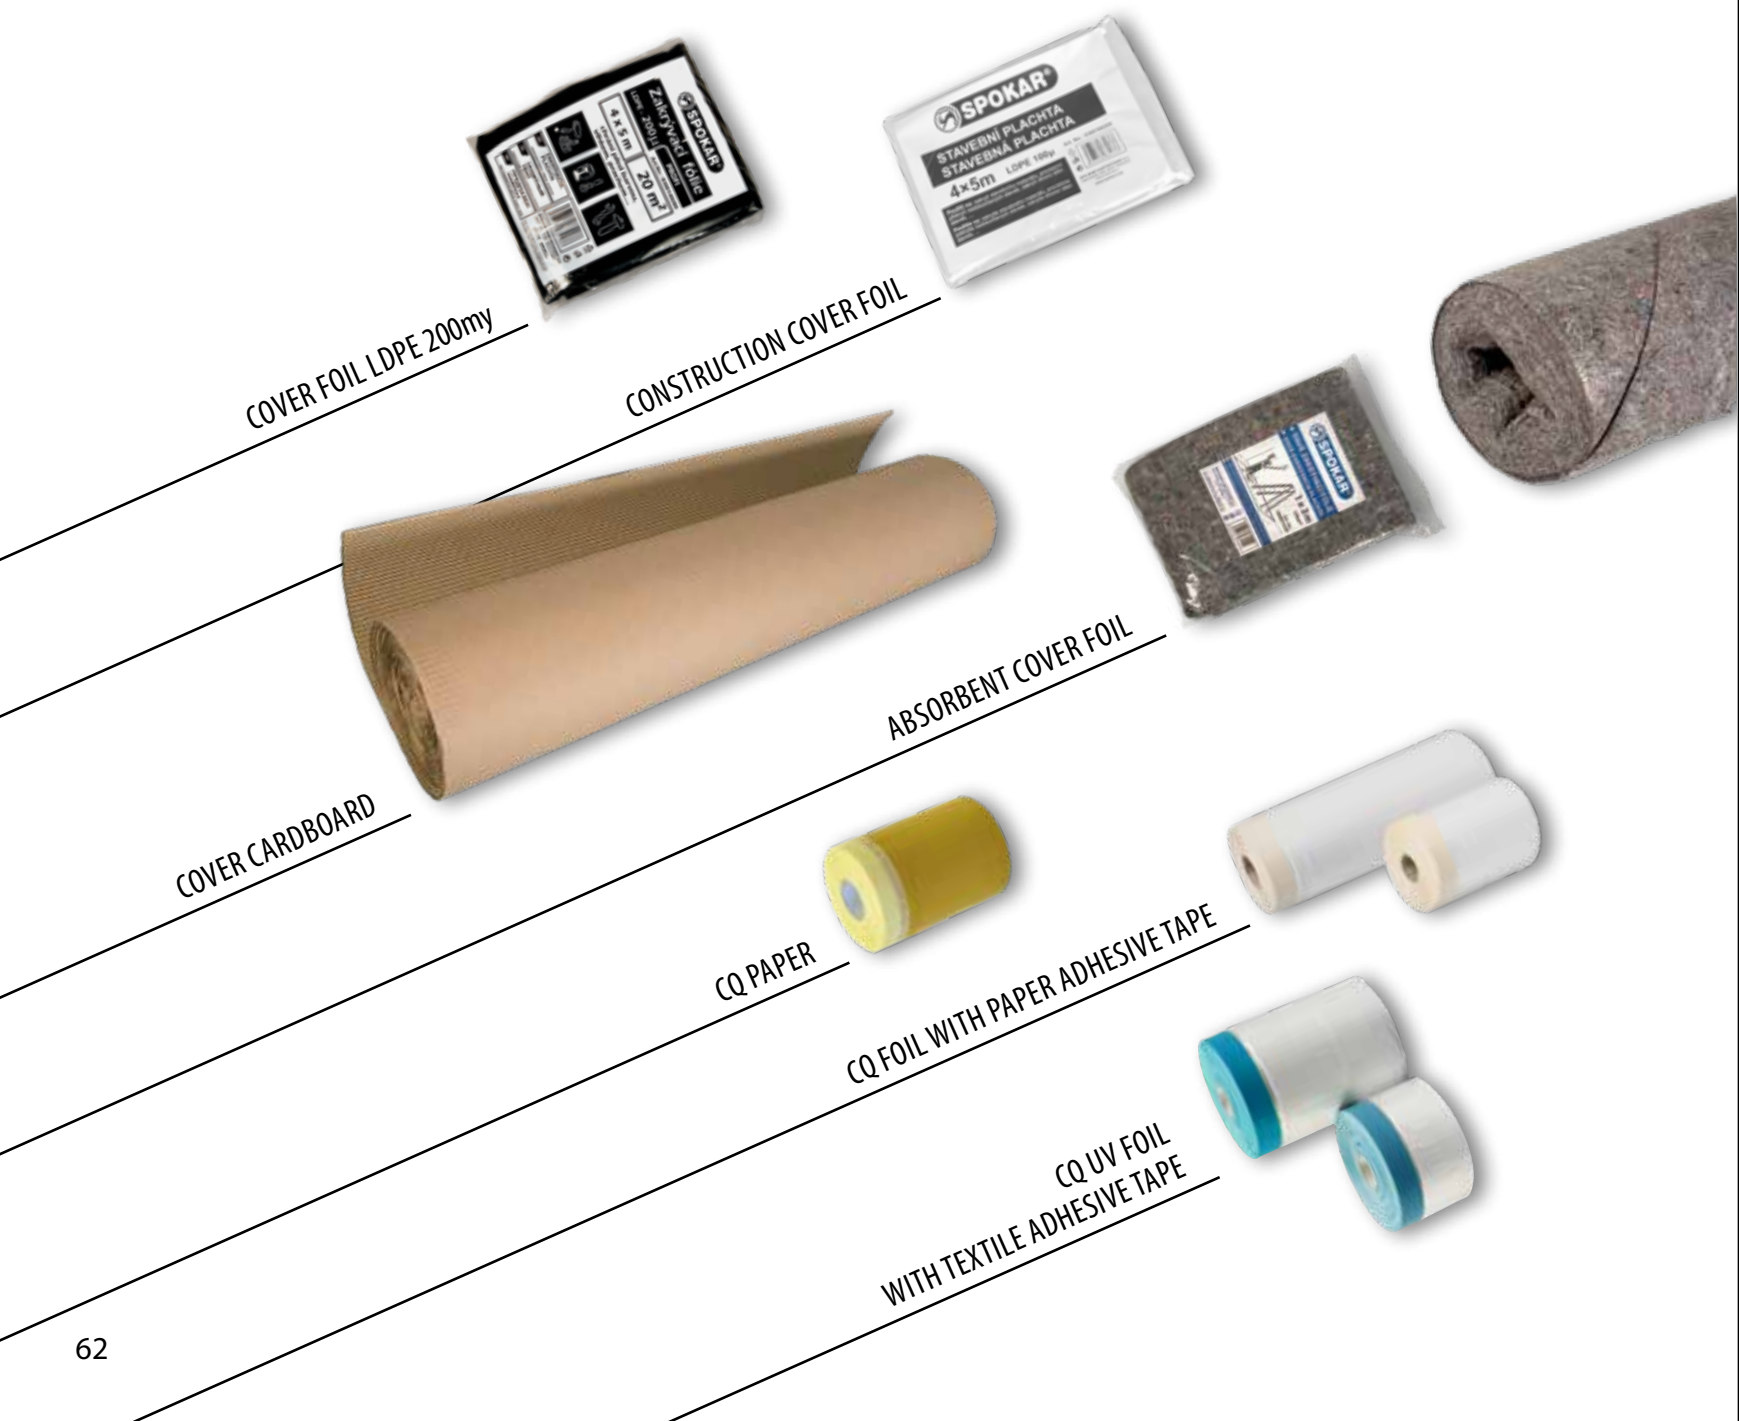

COVER FOILS AND PAPERS

COVER FOIL LDPE 200my

Art. No.

Dimension
(width of roll)

Length on roll
(m)

Packaging
(pcs)

8300149200

4 x 5 m

3

CONSTRUCTION COVER FOIL

Polyethylene foil 100 my.

8300168200

4 x 5 m

8300169200

5 x 6 m

8300170200

5 x 10 m

COVER CARDBOARD

For covering of floors, roll.

8300160200

1,05 m

10

8300161200

1,05 m

20

ABSORBENT COVER FOIL

Foil with absorbent textile layer, reusable.

8300074200

1 x 3 m

30

8300229200

1 m

10

12

8300195200

1 m

50

CQ PAPER

For interior usage, maximum time to removal 2 days.

8300241200

18 cm

20

50

CQ FOIL WITH PAPER ADHESIVE TAPE

For interior usage, maximum time to removal 2 days.

8300042200

55 cm

33

40

8300043200

110 cm

33

20

8300044200

140 cm

33

20

8300045200

210 cm

20

20

CQ UV FOIL WITH TEXTILE ADHESIVE TAPE

For outdoor usage, maximum time to removal 14 days,
resistant to UV rays, water-resistant.

8300046200

55 cm

20

24

8300047200

110 cm

20

12

8300048200

140 cm

20

12

8300049200

210 cm

20

12