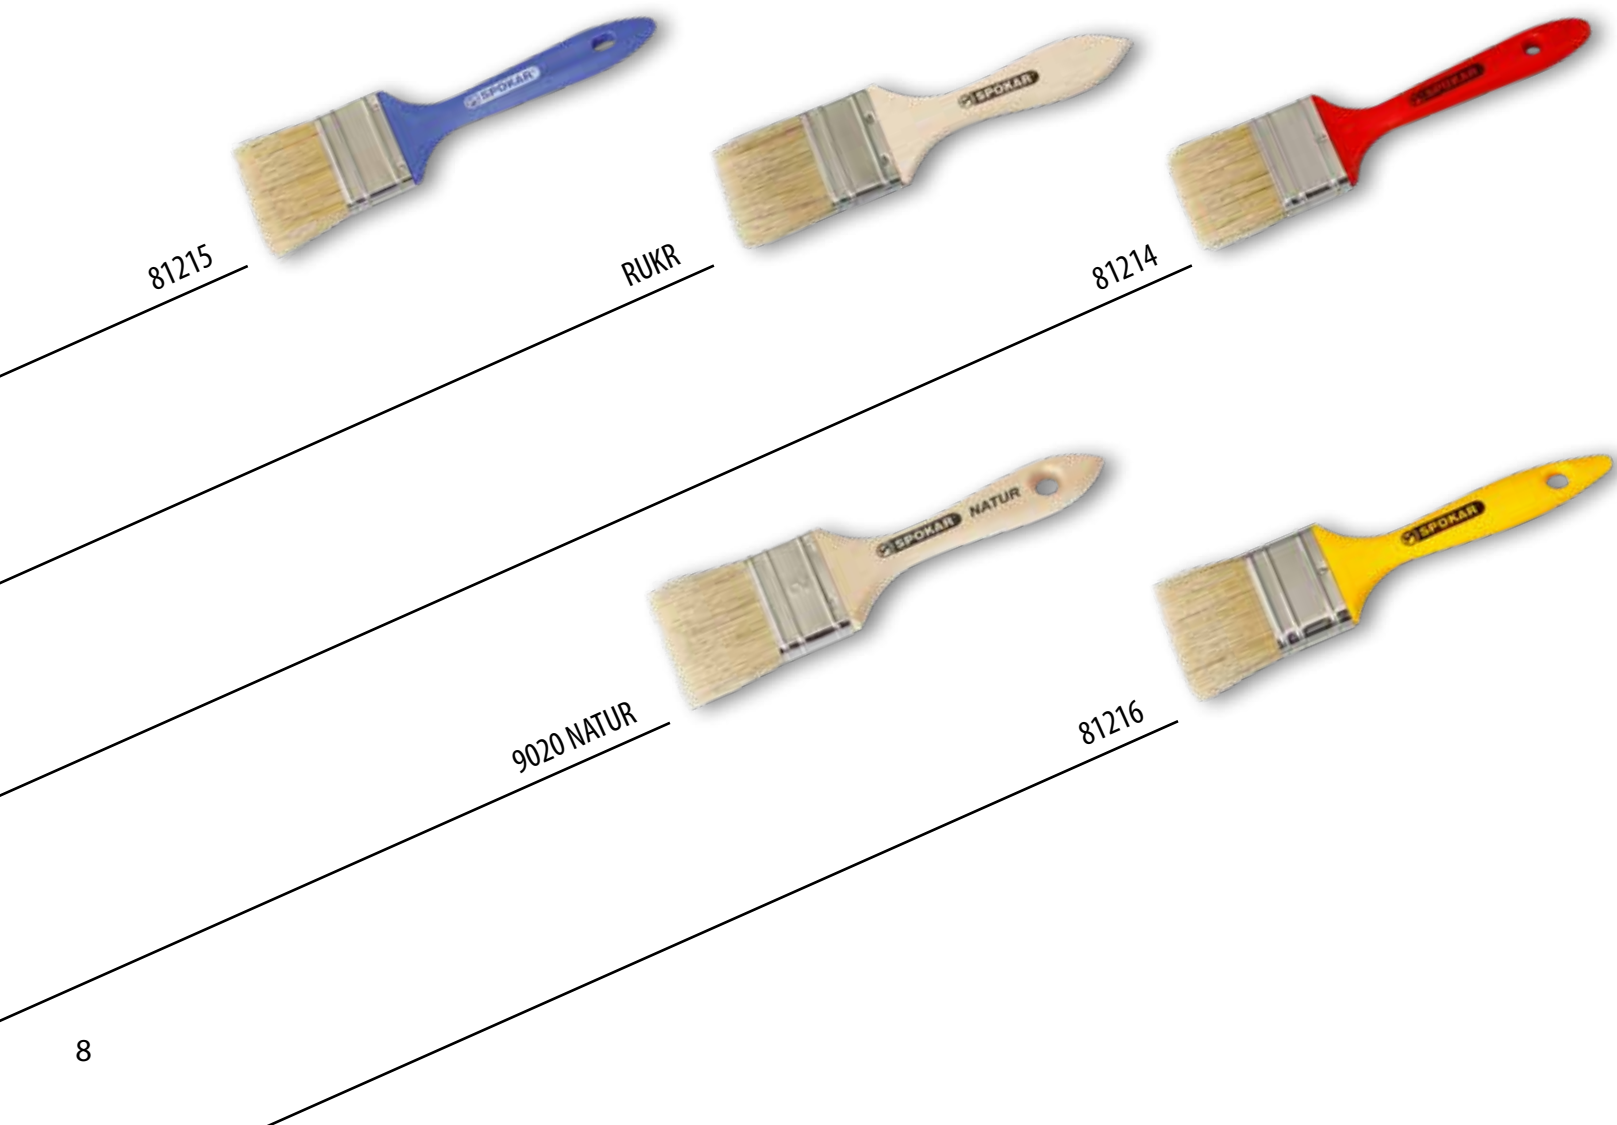

For our products we use **high quality** natural and synthetic fibres.

From a wide range of application tools the customer always chooses, **what fits him.**

Our production uses the most modern fully automatic lines with the **highest quality standards.**

PAINT BRUSHES

FLAT PAINT BRUSHES

81267 EVO

81333 EVO PROFÍ

RADIATOR BRUSH EVO PROFÍ

BRUSHES EVO

The EVO brushes are fitted with unique hollow synthetic fibres with a full-length conical shape and very fine flagged ends. These fibres, which are the result of the latest technical development, suck the paint perfectly and effectively spread it into a completely even, smooth compact layer. They provide excellent results by applying paints of all kinds and consistencies.

	Art. No.	Size	Thickness (mm)	Visible length of fibres (mm)	Packaging (pcs)
81267 EVO Plastic revolved handle designed for comfortable grip, end of the handle formed as a scraper.	8126421000	1"	14	46	10/50
	8126422000	1,5"	14	46	10/50
	8126423000	2"	16	46	10/50
	8126424000	2,5"	16	53	10/50
	8126425000	3"	19	60	10/40
	8126441000	4"	21	60	10/40
81333 EVO PROFÍ Wooden non-varnished handle.	8126426000	1"	14	46	10/50
	8126427000	1,5"	14	53	10/50
	8126428000	2"	16	60	10/50
	8126429000	2,5"	16	72	10/50
	8126430000	3"	19	72	10/40
	8126442000	4"	21	72	10/40
RADIATOR BRUSH EVO PROFÍ Plastic handle.	8141022000	1"	12	48	5/250
	8141023000	1,5"	12	48	5/200
	8141024000	2"	12	48	5/140
	8141025000	2,5"	12	55	5/110
	8141026000	3"	12	55	5/100

FLAT PAINT BRUSHES

BRUSHES FOR UNIVERSAL USE

These brushes are fitted with a mix of natural bristle and hollow synthetic fibres with pointed ends. The bristle guarantees good water absorption, the synthetic fibres stabilize the shape and their pointed ends help to spread the coating evenly. It allows using for all kinds of paints and varnishes.