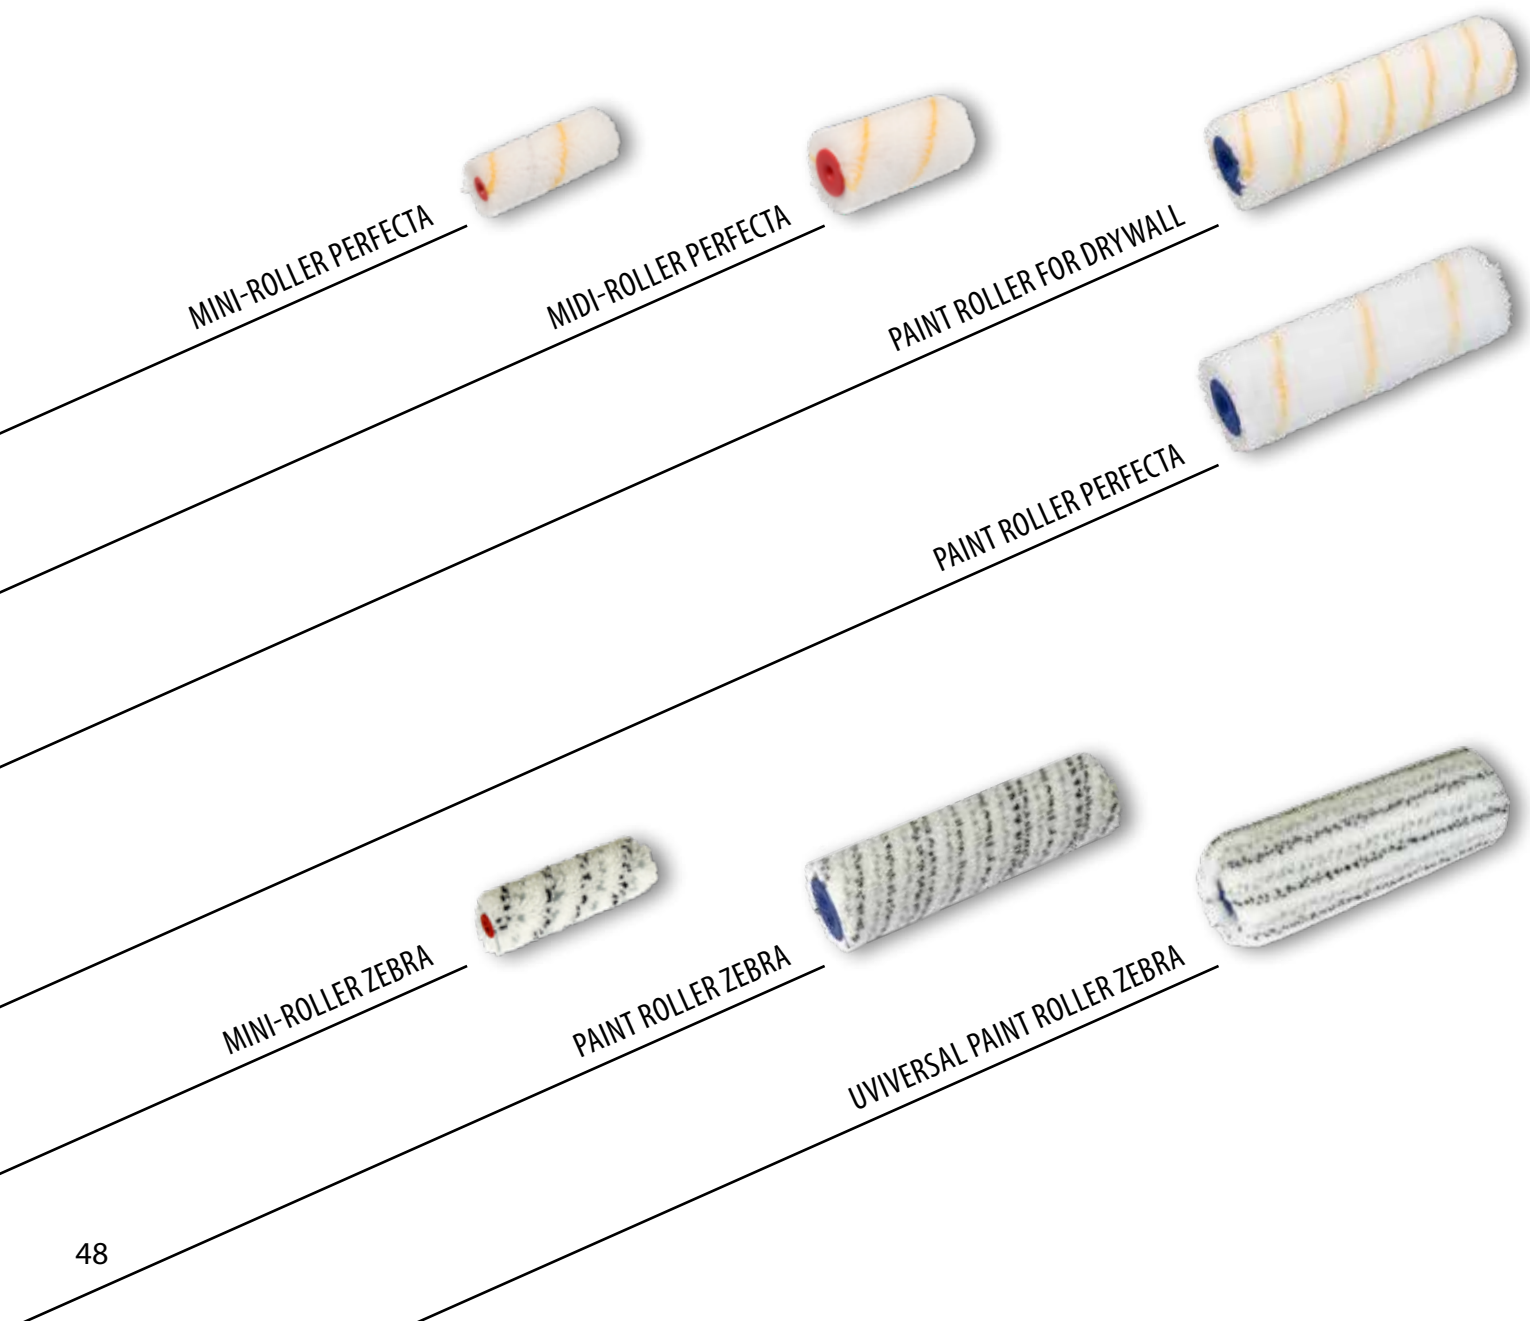

WALL PAINT ROLLERS

PERFECTA

Polyamide fibres, height of plush 12 mm and 18 mm. Resistant to all solvents, long service life. For all types of paints.

	Art. No.	Width (mm)	ø handle (mm)	Packaging (pcs)
MINI-ROLLER Core diameter 17 mm, height of plush 12 mm. * Roller also in the painting kit (pg. 54 – 55)	6705431200	60	6	10/200
	6709410200	60	6	1/25
	6705075200*	100	6	10/200
	6705076200*	100	6	1/25
	6630200200	150	6	10/200
6630201200	150	6	1/25	
MIDI-ROLLER Core diameter 30 mm, height of plush 12 mm.	6709416200	100	6	1/25
	6709417200	150	6	1/25
PAINT ROLLER FOR DRYWALL Core diameter 48 mm, height of plush 12 mm.	6703840200	180	8	1/10
	6703845200	250	8	1/10
PAINT ROLLER Core diameter 30 mm, height of plush 18 mm.	6630202200	180	8	1/10
	6630203200	250	8	1/10

ZEBRA

Polyamide coating is woven by a special method, that minimizes fibre loss, height of plush 11 mm and 18 mm. Universal use for all kinds of medium and higher density paints.

	Art. No.	Width (mm)	ø handle (mm)	Packaging (pcs)
MINI-ROLLER Core diameter 17 mm, height of plush 11 mm.	6751946200	100	6	1/25
	6751947200	150	6	1/25
PAINT ROLLER Core diameter 48 mm, height of plush 11 mm.	6751948200	180	8	1/10
	6751949200	250	8	1/10
UNIVERSAL PAINT ROLLER Core diameter 44 mm, padding 5 mm, height of plush 18 mm.	6751950200	180	8	1/10
	6751951200	250	8	1/10