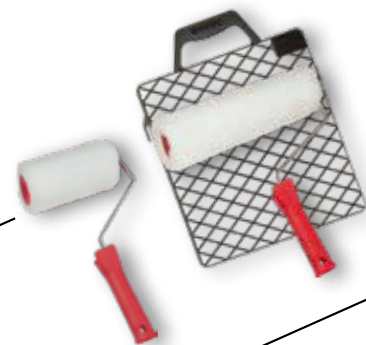

YELLOW-GREEN PLUSH

SETS OF PAINT ROLLERS

VESTAN