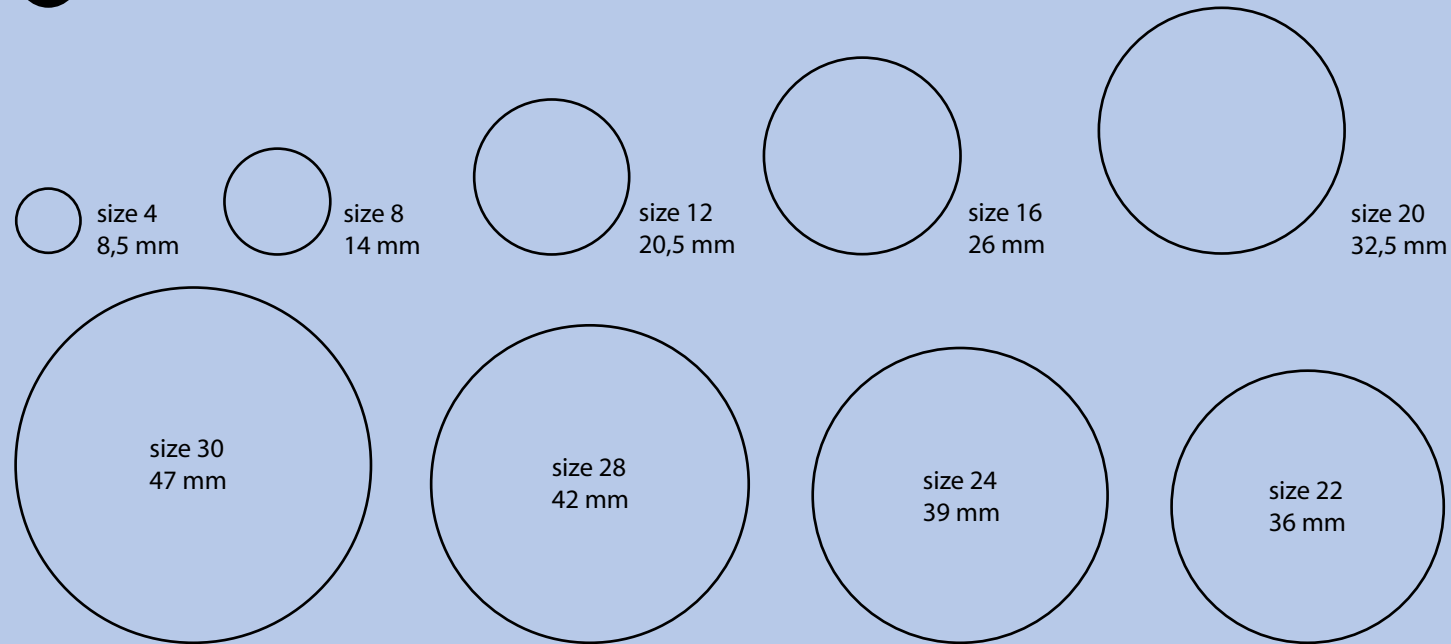

EXPLANATIONS

1 RECALCULATION OF ROUND BRUSH SIZES