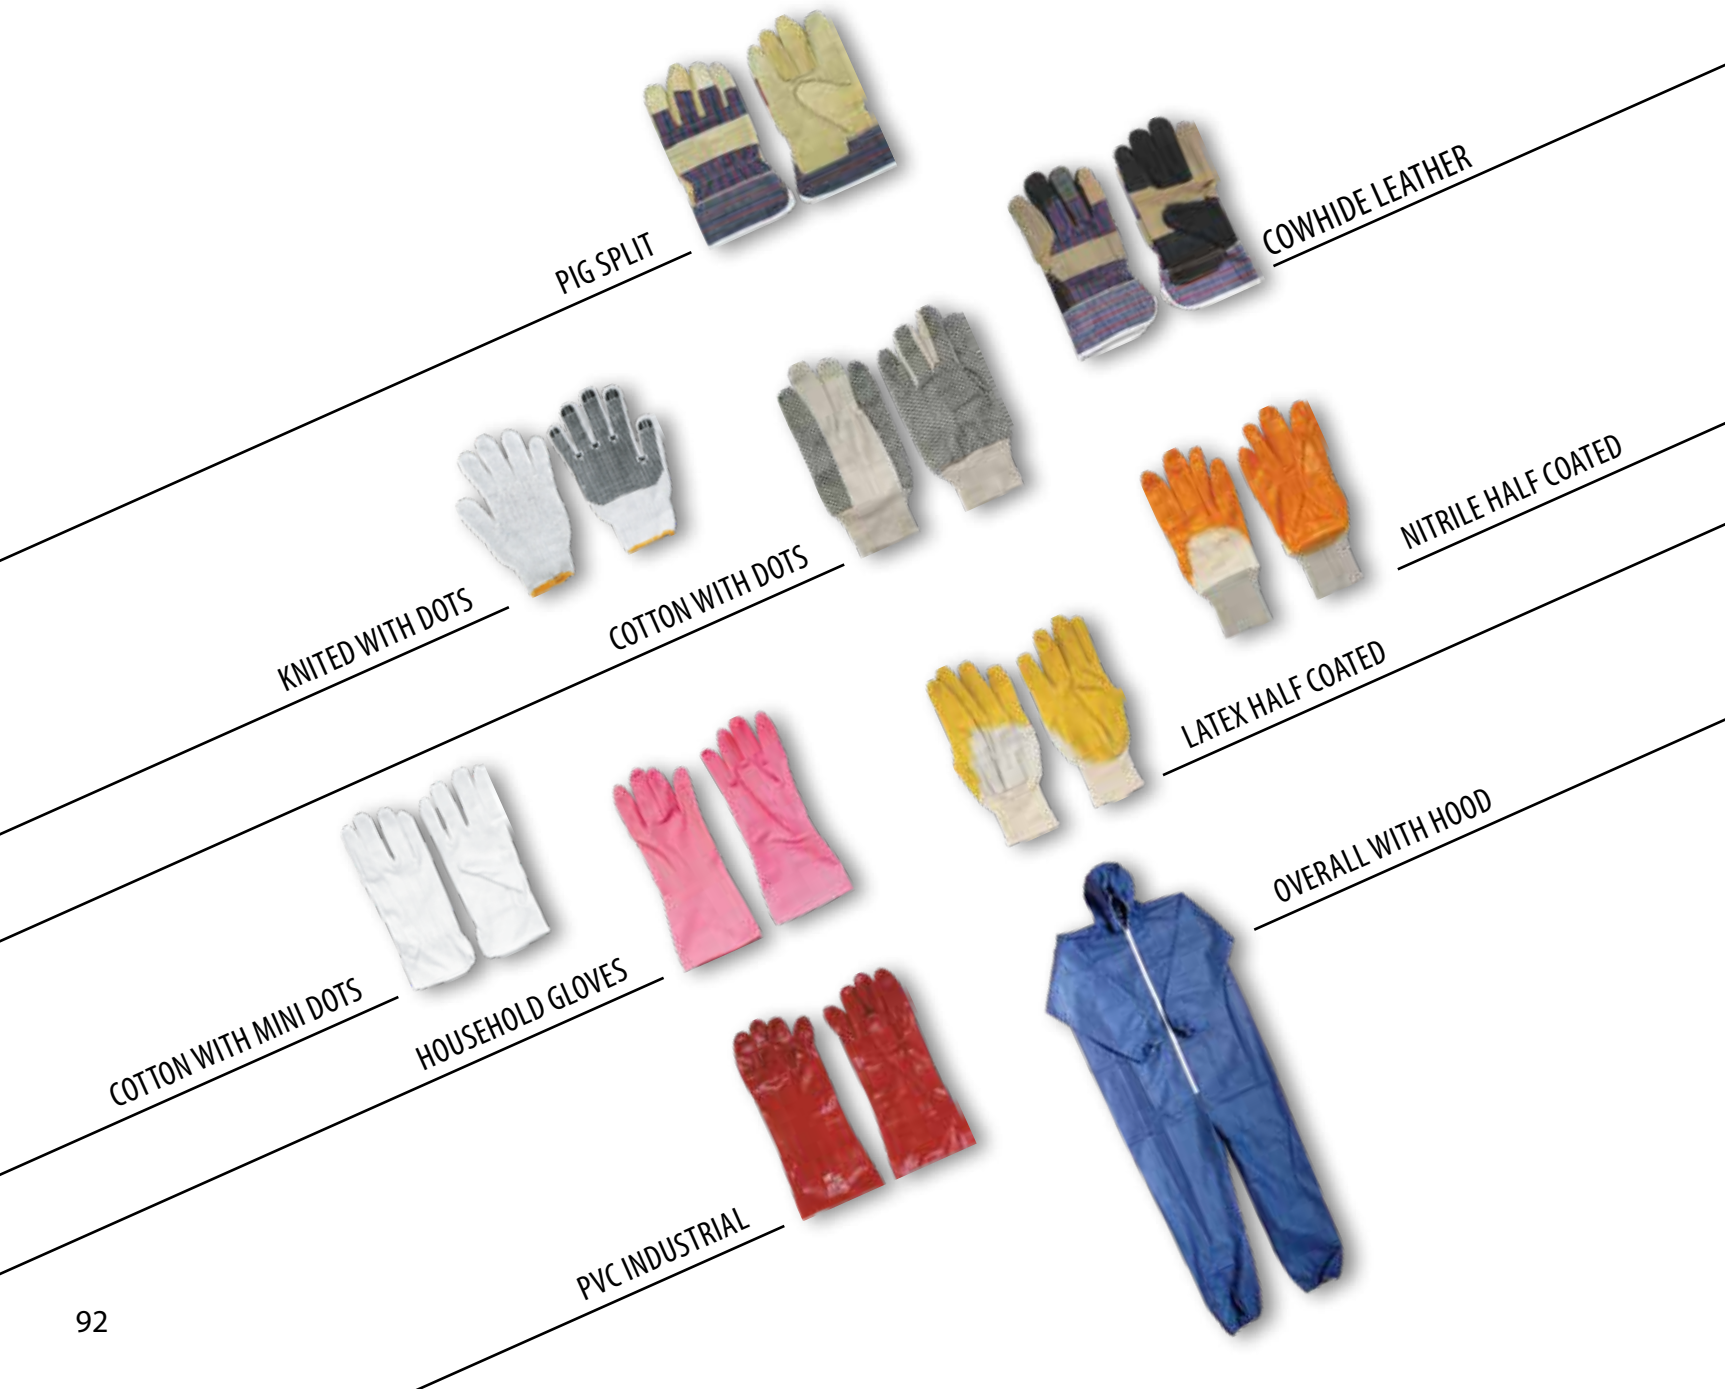

UTILITY GLOVES AND OVERALLS

PIG SPLIT

Pig split, cotton back and wristband.

COWHIDE LEATHER

Cowhide, cotton back and wristband.

KNITED WITH DOTS

Knitted with PVC dots.

COTTON WITH DOTS

Cotton knit with PVC dots, flexible cuff.

COTTON WITH MINI DOTS

Textile with PVC dots, elastic band on wrist.

HOUSEHOLD GLOVES

Rubber, flock coated inside.

LATEX HALF COATED

Knitted, half dipped and roughened, knit cuff.

NITRILE HALF COATED

Knitted, half dipped, knit cuff.

PVC INDUSTRIAL

Fabric covered with thick PVC layer, glove length 35 cm.

OVERALL WITH HOOD

Non-woven polypropylene.

	Art. No.	Size	Packaging (pcs)
PIG SPLIT	4469988200	10	12/120
COWHIDE LEATHER	4469989200	10	12/120
KNITED WITH DOTS	4469991200	8	12/240
COTTON WITH DOTS	4469995200	10	12/240
COTTON WITH MINI DOTS	4469999200	8	12/600
	4470000200	9	12/600
	4470001200	10	12/600
HOUSEHOLD GLOVES	4466551200	7	12/120
	4466552200	8	12/120
	4466553200	9	12/120
	4466554200	10	12/120
LATEX HALF COATED	4469998200	10	12/120
NITRILE HALF COATED	4469992200	9	12/120
	4469993200	10	12/120
PVC INDUSTRIAL	4469996200	10	12/60
OVERALL WITH HOOD	4470003200	L	50
	4470004200	XL	50
	4470011200	XXL	50