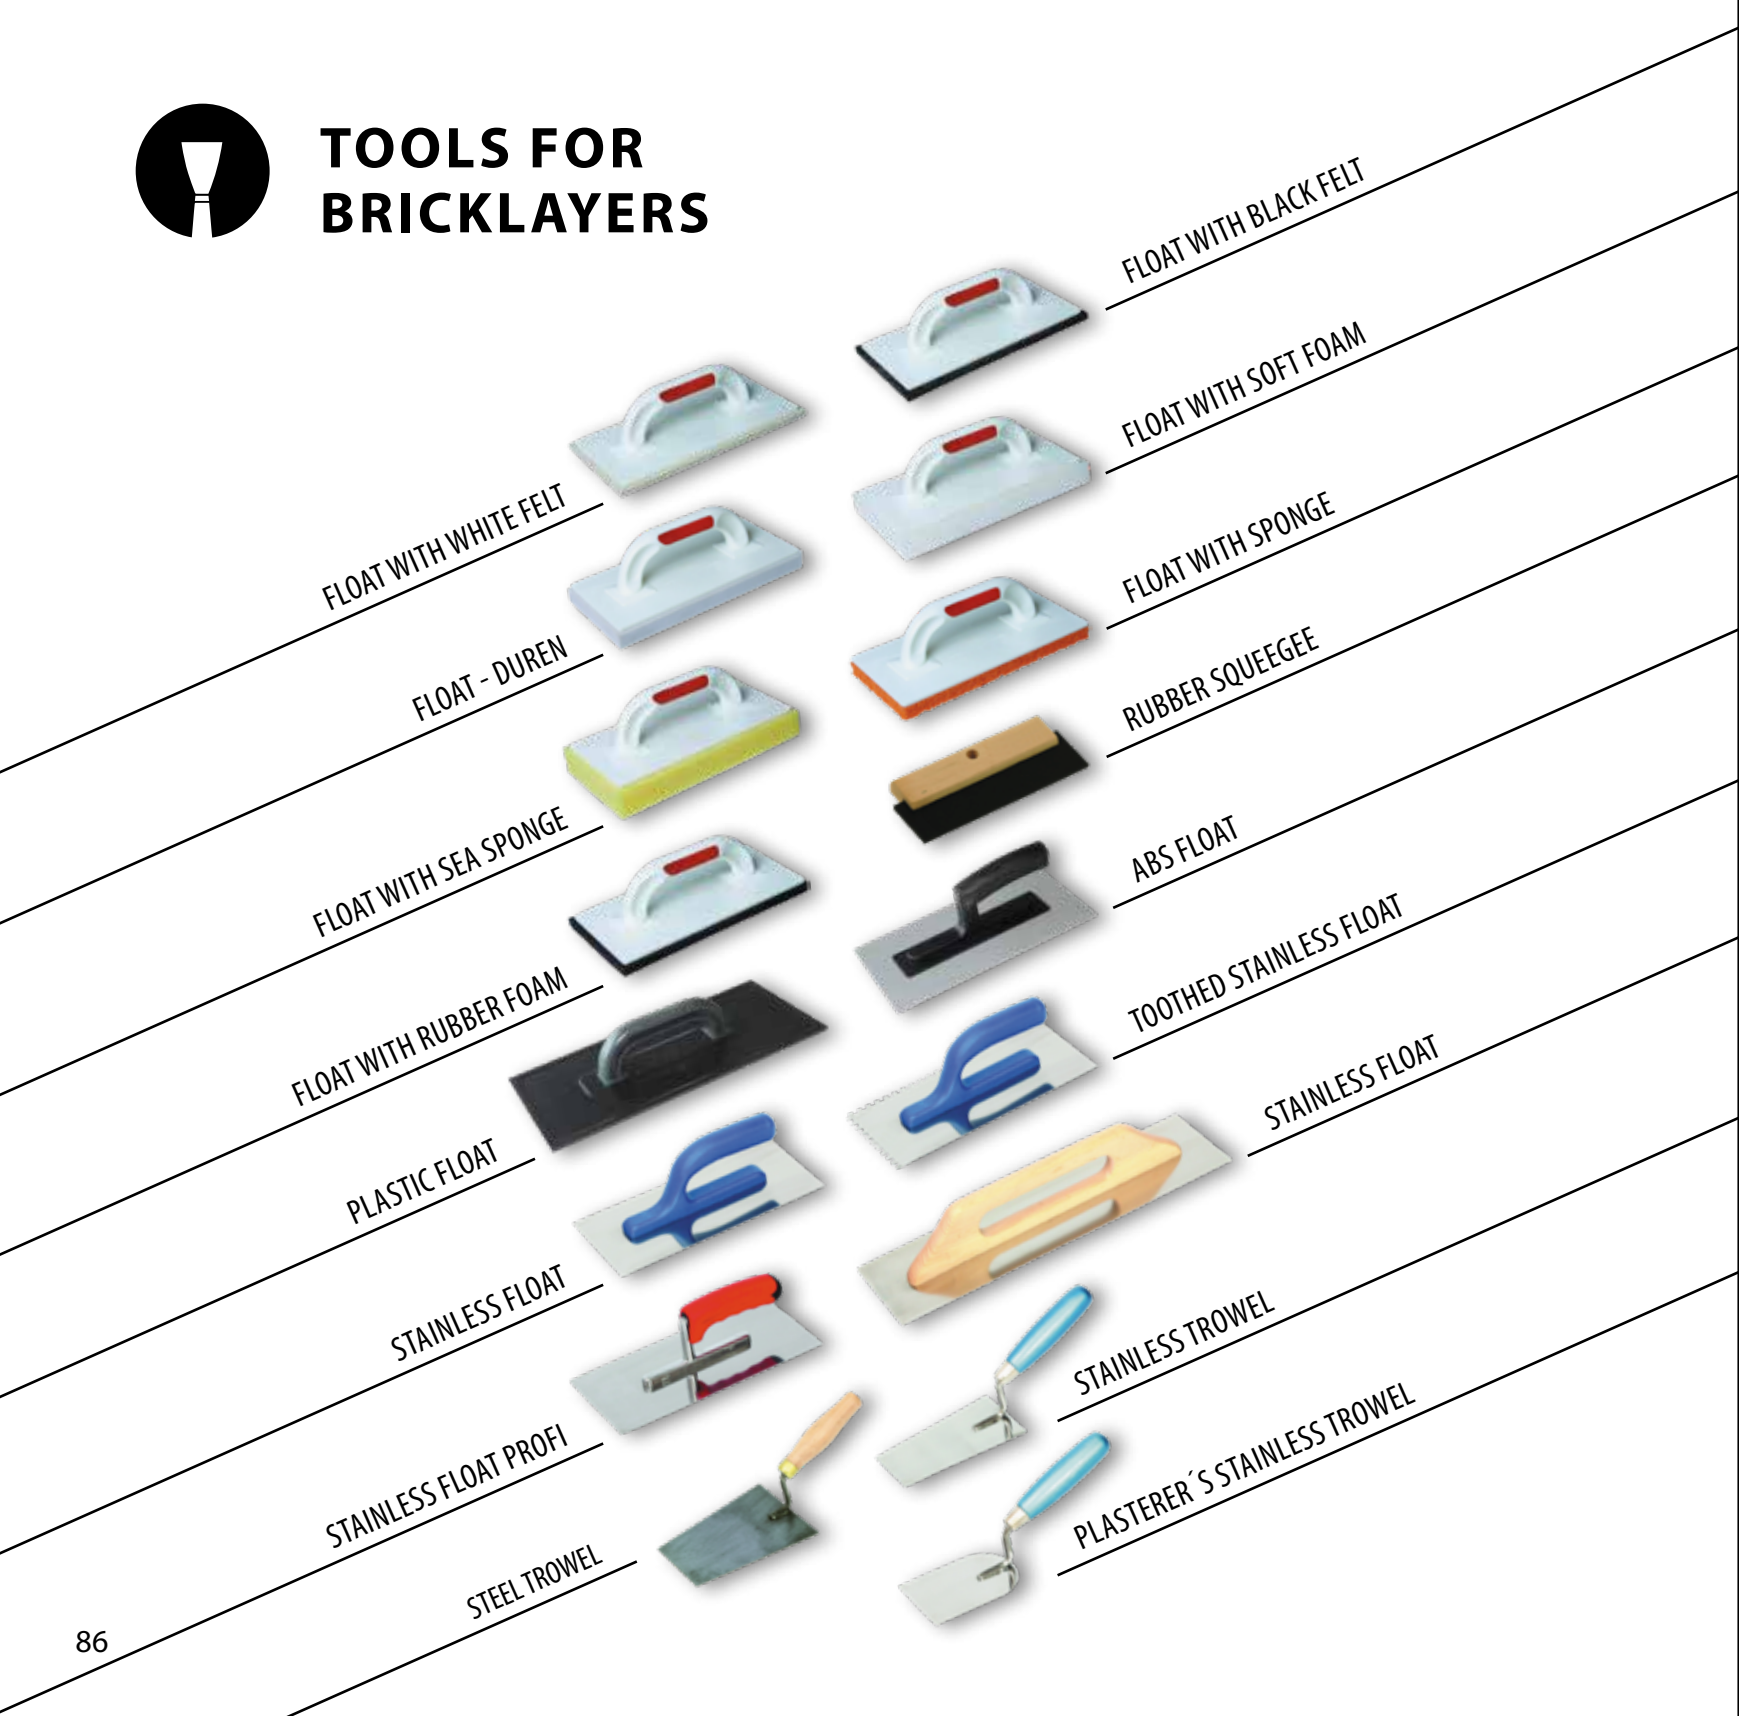

STAINLESS PAINT SCRAPER

Stainless blade, wooden handle.

Art. No.	Width (mm)	Packaging (pcs)
8101083200	40	12
8101084200	60	12
8101085200	80	12
8101086200	100	12

STAINLESS PAINT SCRAPER

Stainless blade, riveted plastic handle.

Art. No.	Width (mm)	Packaging (pcs)
8101088200	150	12
8101089200	200	12

PAINTER'S STAINLES SCRAPER

Stainless blade, riveted plastic handle.

Art. No.	Width (mm)	Packaging (pcs)
8101087200	63	12

TOOLS FOR BRICKLAYERS