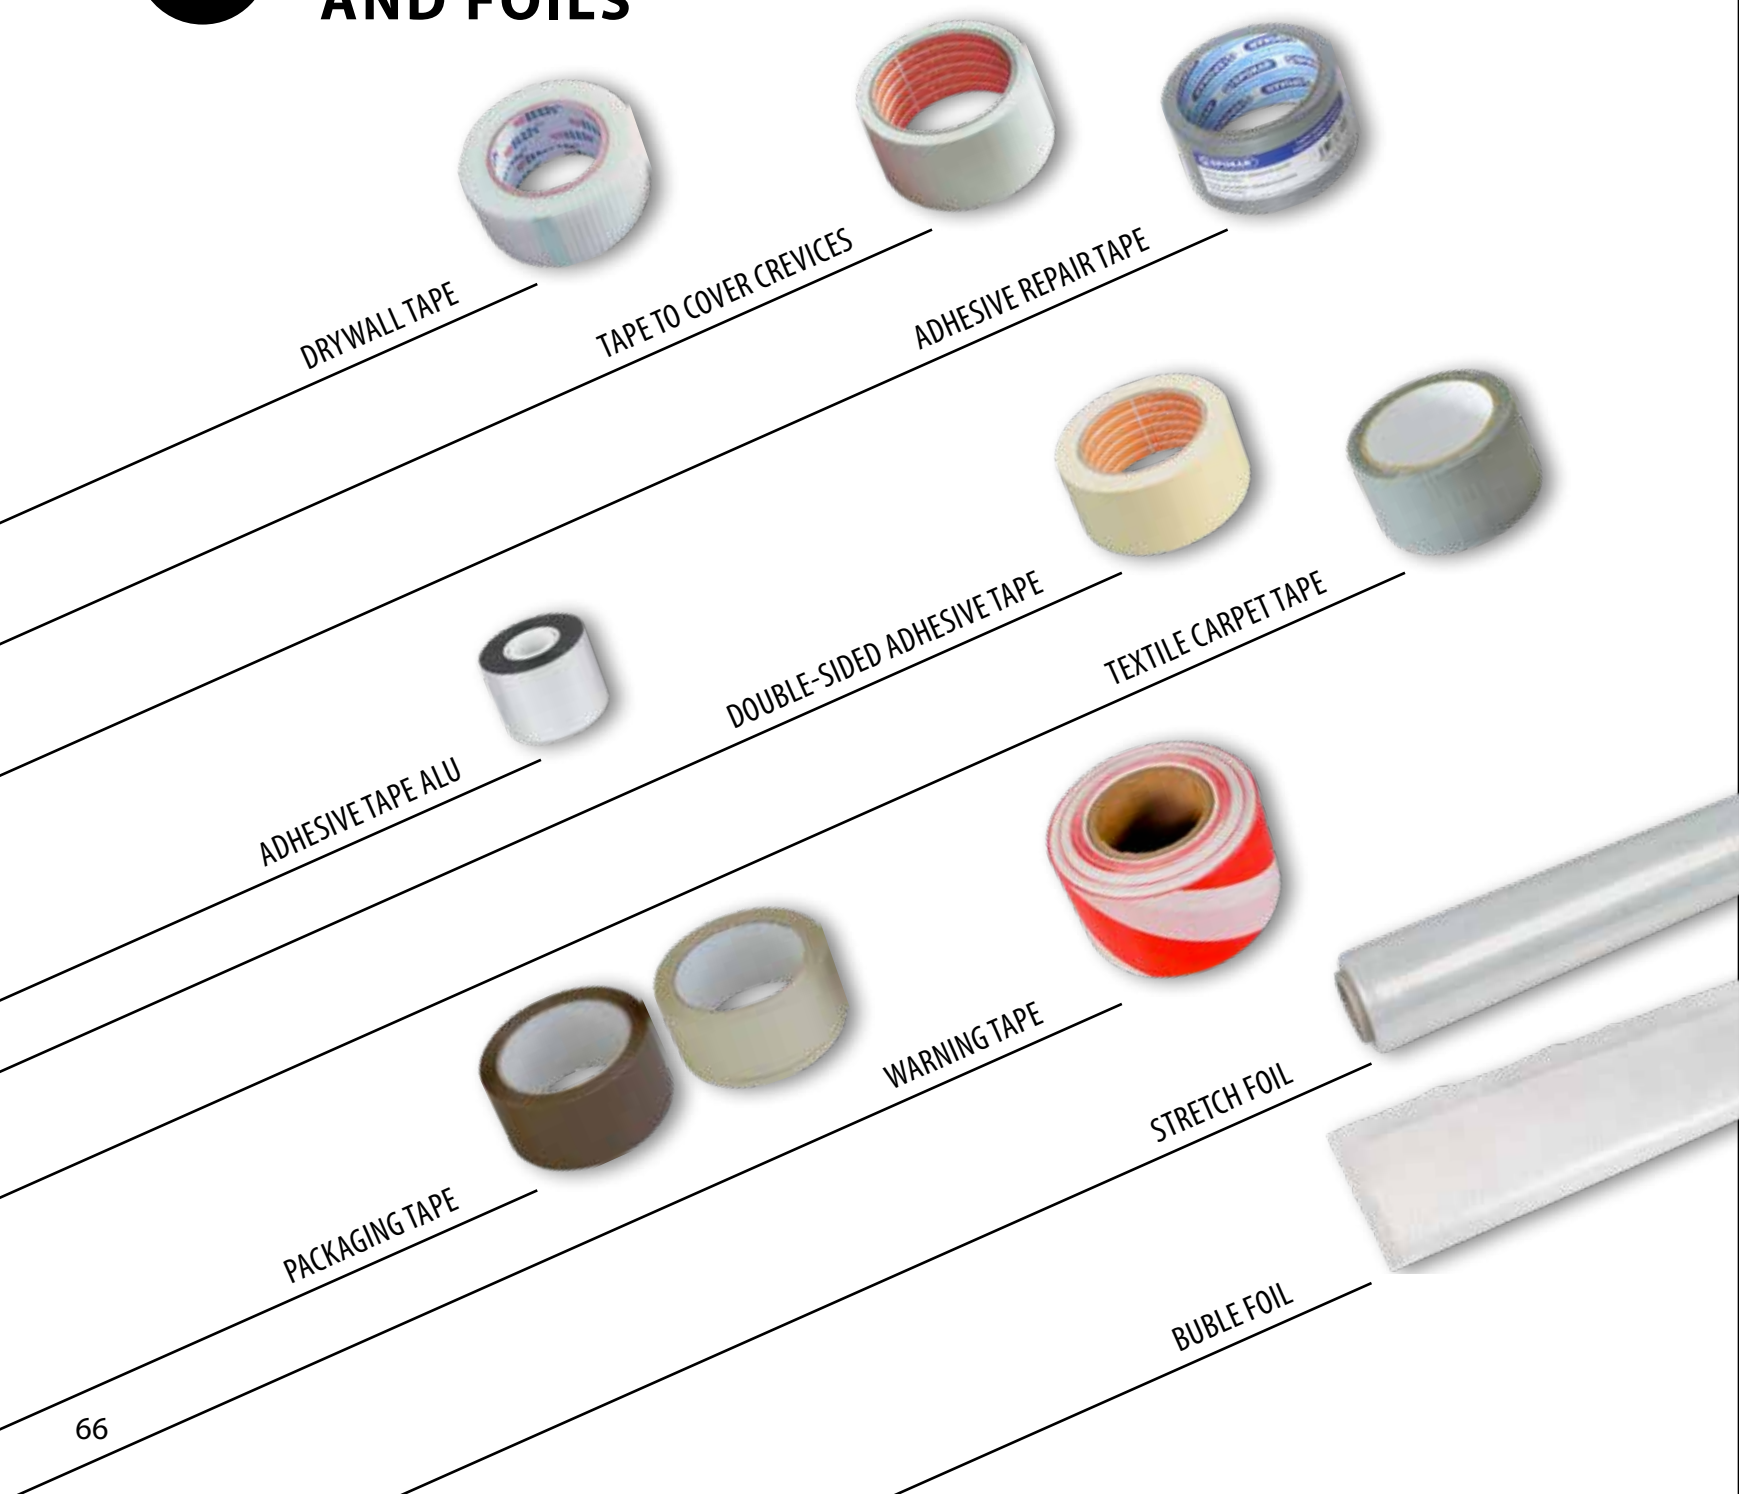

OTHER TAPES AND FOILS

DRYWALL TAPE

Art. No.	Width (mm)	Length (m)	Packaging (pcs)
8300141200	50 mm	20	60
8300143200	50 mm	45	36

TAPE TO COVER CREVICES

8300036200	50 mm	10	52

ADHESIVE REPAIR TAPE

Strong, very sticky, universal use, for various repairs.

8300146200	50 mm	10	36
8300147200	50 mm	50	24

ADHESIVE TAPE ALU

Polypropylene tape with aluminium layer. Resists up to 60 - 80°C, water and UV resistant.

8300145200	50 mm	50	96

DOUBLE-SIDED ADHESIVE TAPE

Polypropylene.

8300037200	50 mm	5	56
8300038200	50 mm	10	48
8300039200	50 mm	25	44
8300040200	38 mm	25	30

TEXTILE CARPET TAPE

8300142200	48 mm	7	36

PACKAGING TAPE

transparent	8300050200	48 mm	66	36
brown	8300051200	48 mm	66	36

WARNING TAPE

Non-adhesive.

4467052200	80 mm	250	8

STRETCH FOIL

For hand packaging, thickness 20my.

8300060200	50 cm	150	6
8300262200	50 cm	300	6
8300114200	40 cm	300	6
8300113200	10 cm	150	12

BUBLE FOIL

8300072200	1 x 5 m		
8300118200	1 m	100