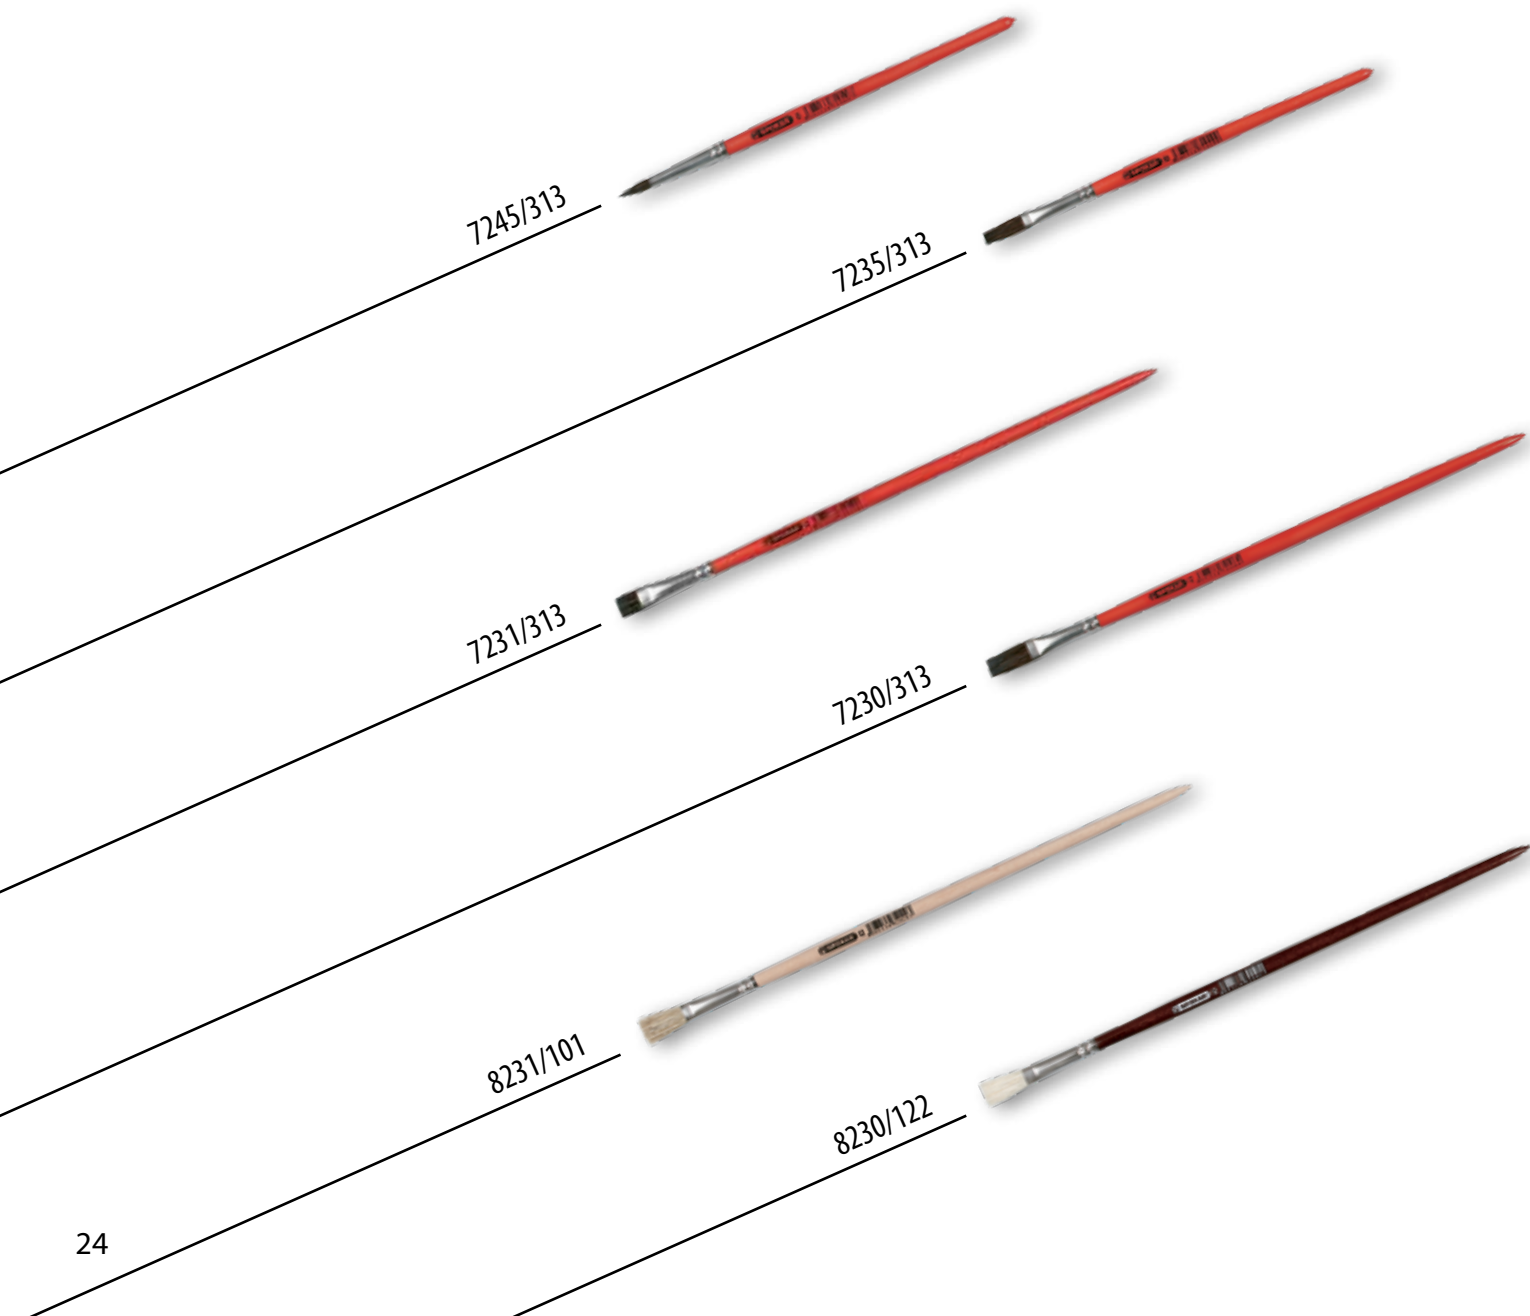

RETOUCH AND ART BRUSHES

ROUND RETOUCH BRUSH 7245/313

Wooden red varnished handle, ear hair.

Art. No.	Size	Visible length of fibres (mm)	Packaging (pcs)
7221022000	1	7	5/100
7221023000	2	8	5/100
7221024000	3	9	5/100
7221025000	4	10	5/100
7221026000	5	12	5/100
7221027000	6	13	5/50
7221028000	7	14	5/50
7221029000	8	16	5/50
7221030000	9	18	5/50
7221031000	10	20	5/50

FLAT ART BRUSH 7235/313

Wooden red varnished handle, ear hair.

7211118000	2	14	10
7211119000	4	16	10
7211120000	6	18	10
7211121000	8	20	10
7211122000	10	22	10
7211123000	12	24	10

FLAT ART BRUSH 7231/313

Wooden red varnished handle, ear hair.

7211107000	2	7	20
7211108000	4	7	20
7211109000	6	9	20
7211110000	8	9	20
7211111000	10	11	20
7211112000	12	11	20
7211113000	14	13	20
7211114000	16	13	20
7211115000	18	15	20
7211116000	20	15	10
7211117000	22	17	10

FLAT ART BRUSH 7230/313

Wooden red varnished handle, ear hair.

7211096000	2	14	20
7211097000	4	16	20
7211098000	6	18	20
7211099000	8	20	20
7211100000	10	22	20
7211101000	12	24	20
7211102000	14	26	20
7211103000	16	28	20
7211104000	18	28	20
7211105000	20	30	10
7211106000	22	30	10

FLAT ART BRUSH 8231/101

Wooden non-varnished handle, natural bristle.

8221127000	2	14	20
8221128000	4	16	20
8221129000	6	18	20
8221130000	8	20	20
8221131000	10	22	20
8221132000	12	24	20
8221133000	14	26	20
8221134000	16	28	20
8221135000	18	28	20
8221136000	20	30	10
8221137000	22	30	10

FLAT ART BRUSH 8230/122

Wooden stained and varnished handle, natural bristle.

8221138000	2	14	20
8221139000	4	16	20
8221140000	6	18	20
8221141000	8	20	20
8221142000	10	22	20
8221143000	12	24	20
8221144000	14	26	20
8221145000	16	28	20
8221146000	18	28	20
8221147000	20	30	10
8221148000	22	30	10