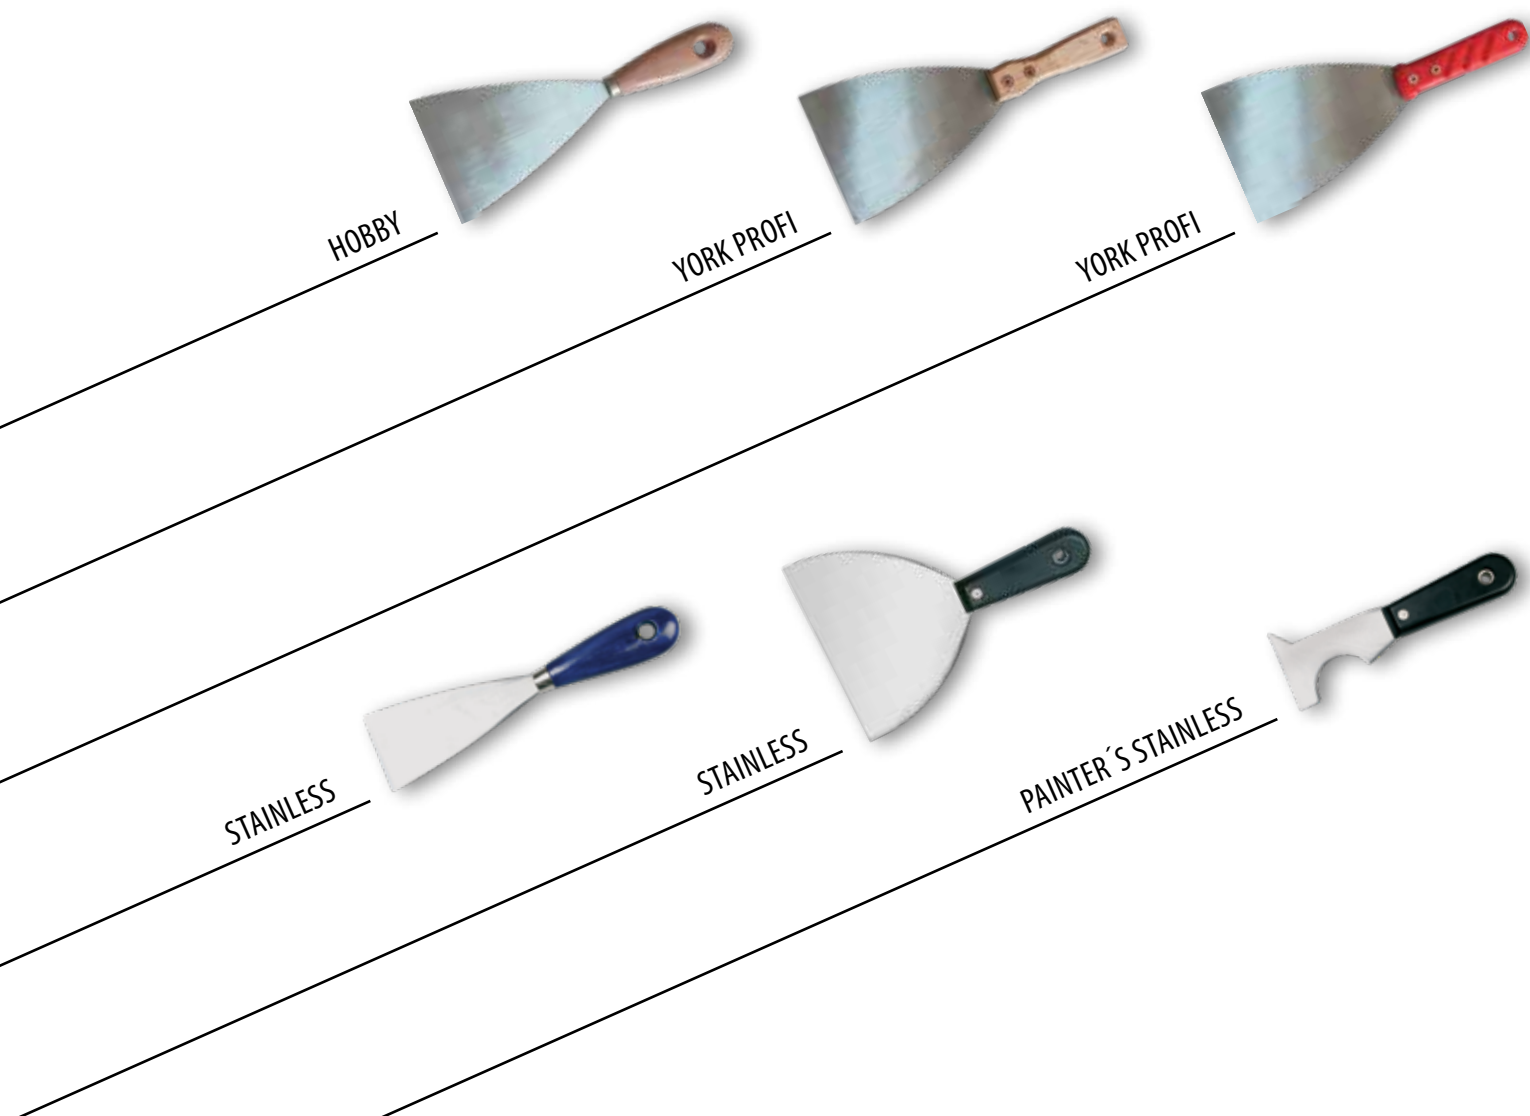

SCRAPER FOR GLASS

8101075200

50

24

PAINT SCRAPER YORK

Plastic handle, exchangeble steel blade.

8101041200

100

5/130

SPARE BLADES - SET 10 pcs

8101042200

50

SINGE SCRAPER YORK

8101112200

60

10/260

RUST REMOVE SCRAPER YORK

8101115200

60

10/260

PAINT SCRAPERS

PAINT SCRAPER HOBBY

Type 7104, ground steel blade, wooden handle.

Art. No.	Width (mm)	Packaging (pcs)
8710425200	30	12/240
8710440200	40	12/240
8710450200	50	12/240
8710460200	60	12/240
8710480200	80	12/240
8710410200	100	12/240
8710412200	120	12/240

PAINT SCRAPER YORK PROFI

Ground steel blade, riveted wooden handle.

Art. No.	Width (mm)	Packaging (pcs)
8101029200	30	10/300
8101030200	40	10/280
8101031200	50	10/270
8101032200	60	10/260
8101033200	70	10/260
8101034200	80	10/220
8101035200	90	10/200
8101036200	100	10/200
8101037200	110	10/180
8101038200	120	10/180
8101039200	140	10/160