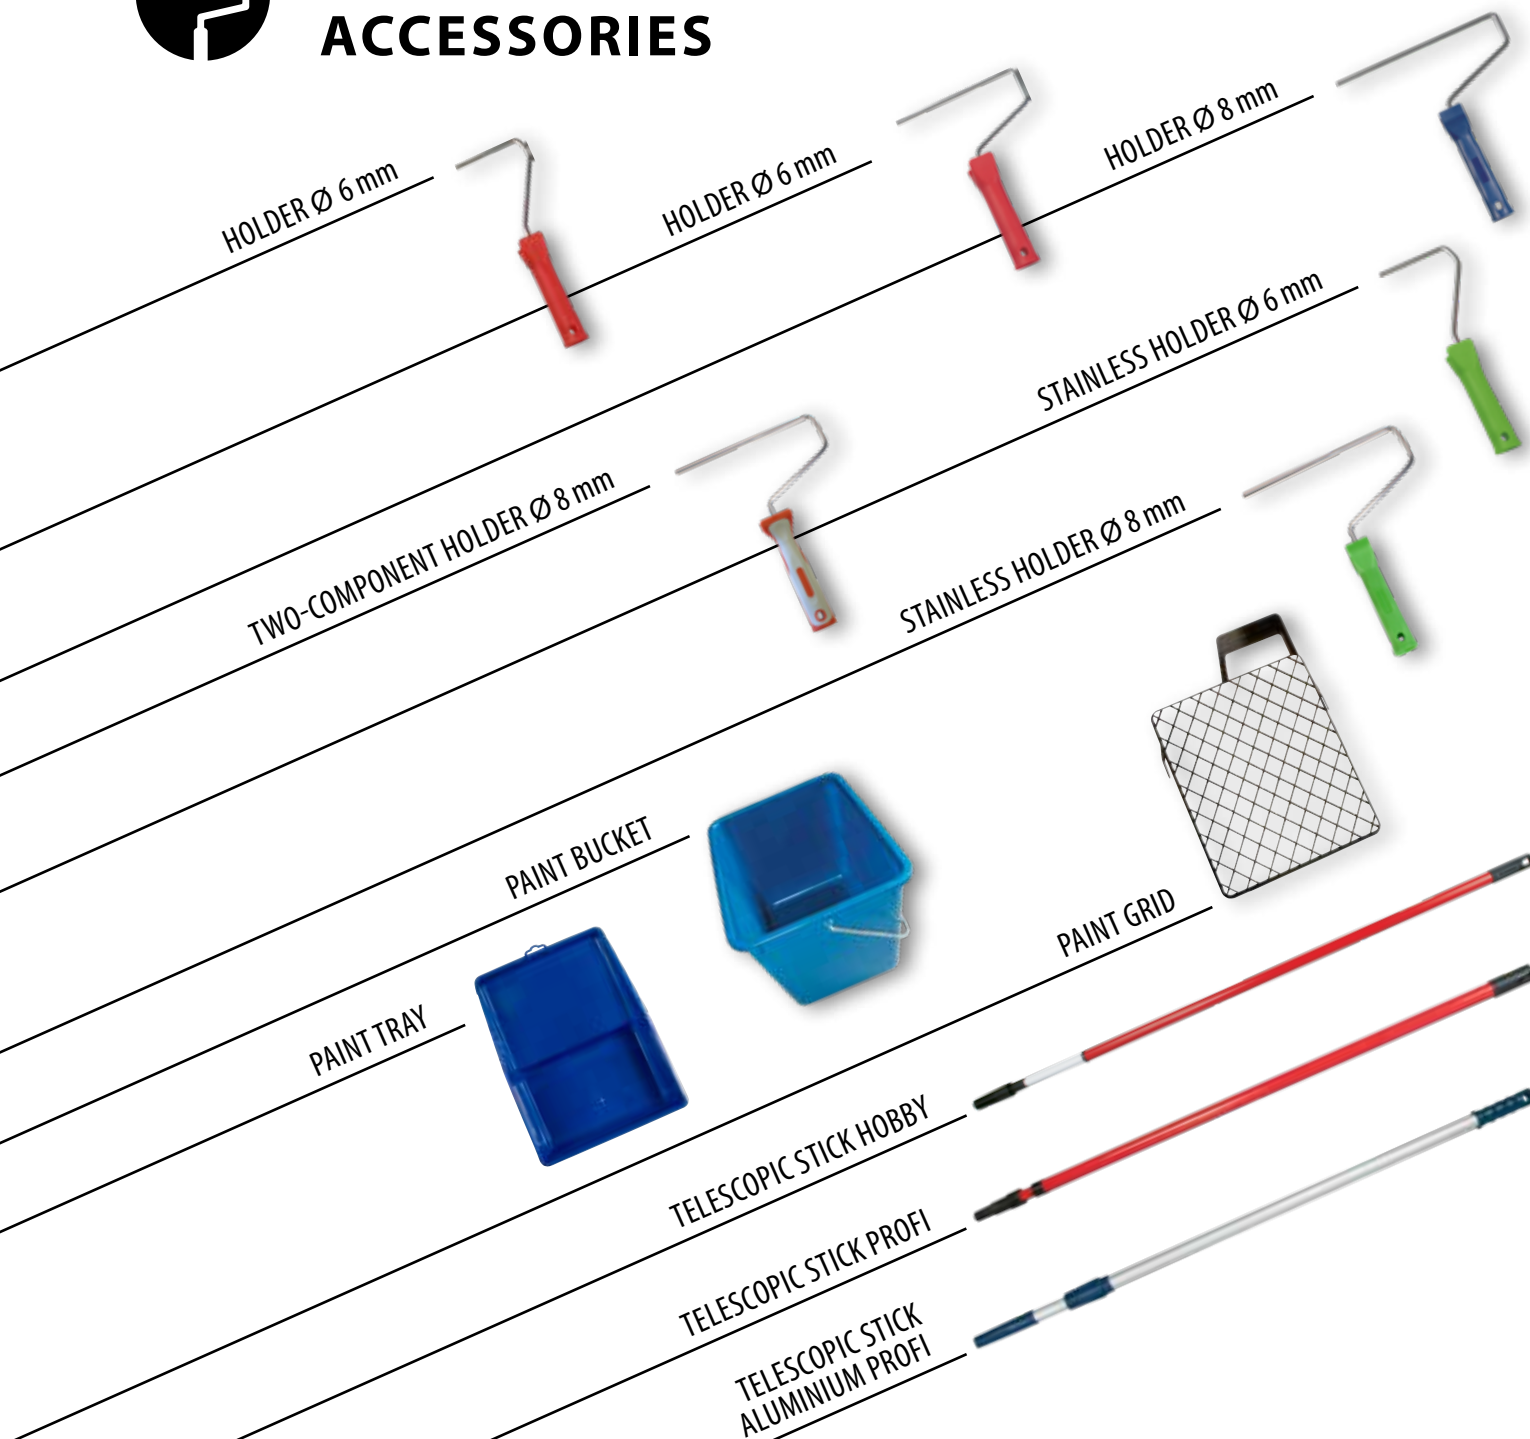

PAINT ROLLERS ACCESSORIES

All holders can be attached to the cone of telescoping sticks.

	Art. No.	Diameter (mm)		Packaging (pcs)
HOLDER for mini-rollers and midi-rollers For mini-rollers 50-70 mm - length 19 cm, for mini-rollers and midi-rollers 100-150 mm - other lengths. Galvanized steel wire.	6705703200	6	length 19 cm	20
	6705503200	6	length 27 cm	20
	6705103200	6	length 40 cm	20
	6705603200	6	length 55 cm	20
HOLDER Galvanized steel wire.	6702903200	6	width 15 cm	20
	6703003200	6	width 18 cm	20
	6703103200	6	width 25 cm	20
	6701503200	8	width 18 cm	20
	6701603200	8	width 25 cm	20
TWO-COMPONENT HOLDER Galvanized steel wire.	6703105200	8	width 18 cm	20
	6703106200	8	width 25 cm	20
STAINLESS HOLDER Stainless steel wire.	6703109200	6	length 27 cm	20
	6703110200	6	length 40 cm	20
	6703107200	8	width 18 cm	20
	6703108200	8	width 25 cm	20
PAINT BUCKET	6704300200		8 liters	25
	6704400200		14 liters	20
PAINT TRAY	6704901200		for rollers up to 70 mm	100
	6704700200		for rollers up to 110 mm	100
	6704800200		for rollers up to 180 mm	75
	6704900200		for rollers up to 250 mm	50
PAINT GRID For even coating of paint on the roller and removing excess paint.	6708801200		for rollers up to 110 mm	100
	8101001000		for rollers up to 180 mm	100
	6708700000		for rollers up to 250 mm	100
TELESCOPIC STICK HOBBY	8901003200		110 - 200 cm	10
TELESCOPIC STICK PROFI	8901004200		70 - 130 cm	10
	6735450200		110 - 200 cm	10
	6735460200		160 - 300 cm	10
ALUMINIUM TELESCOPIC STICK PROFI	6751904200		110 - 200 cm	10
	6751905200		160 - 300 cm	10