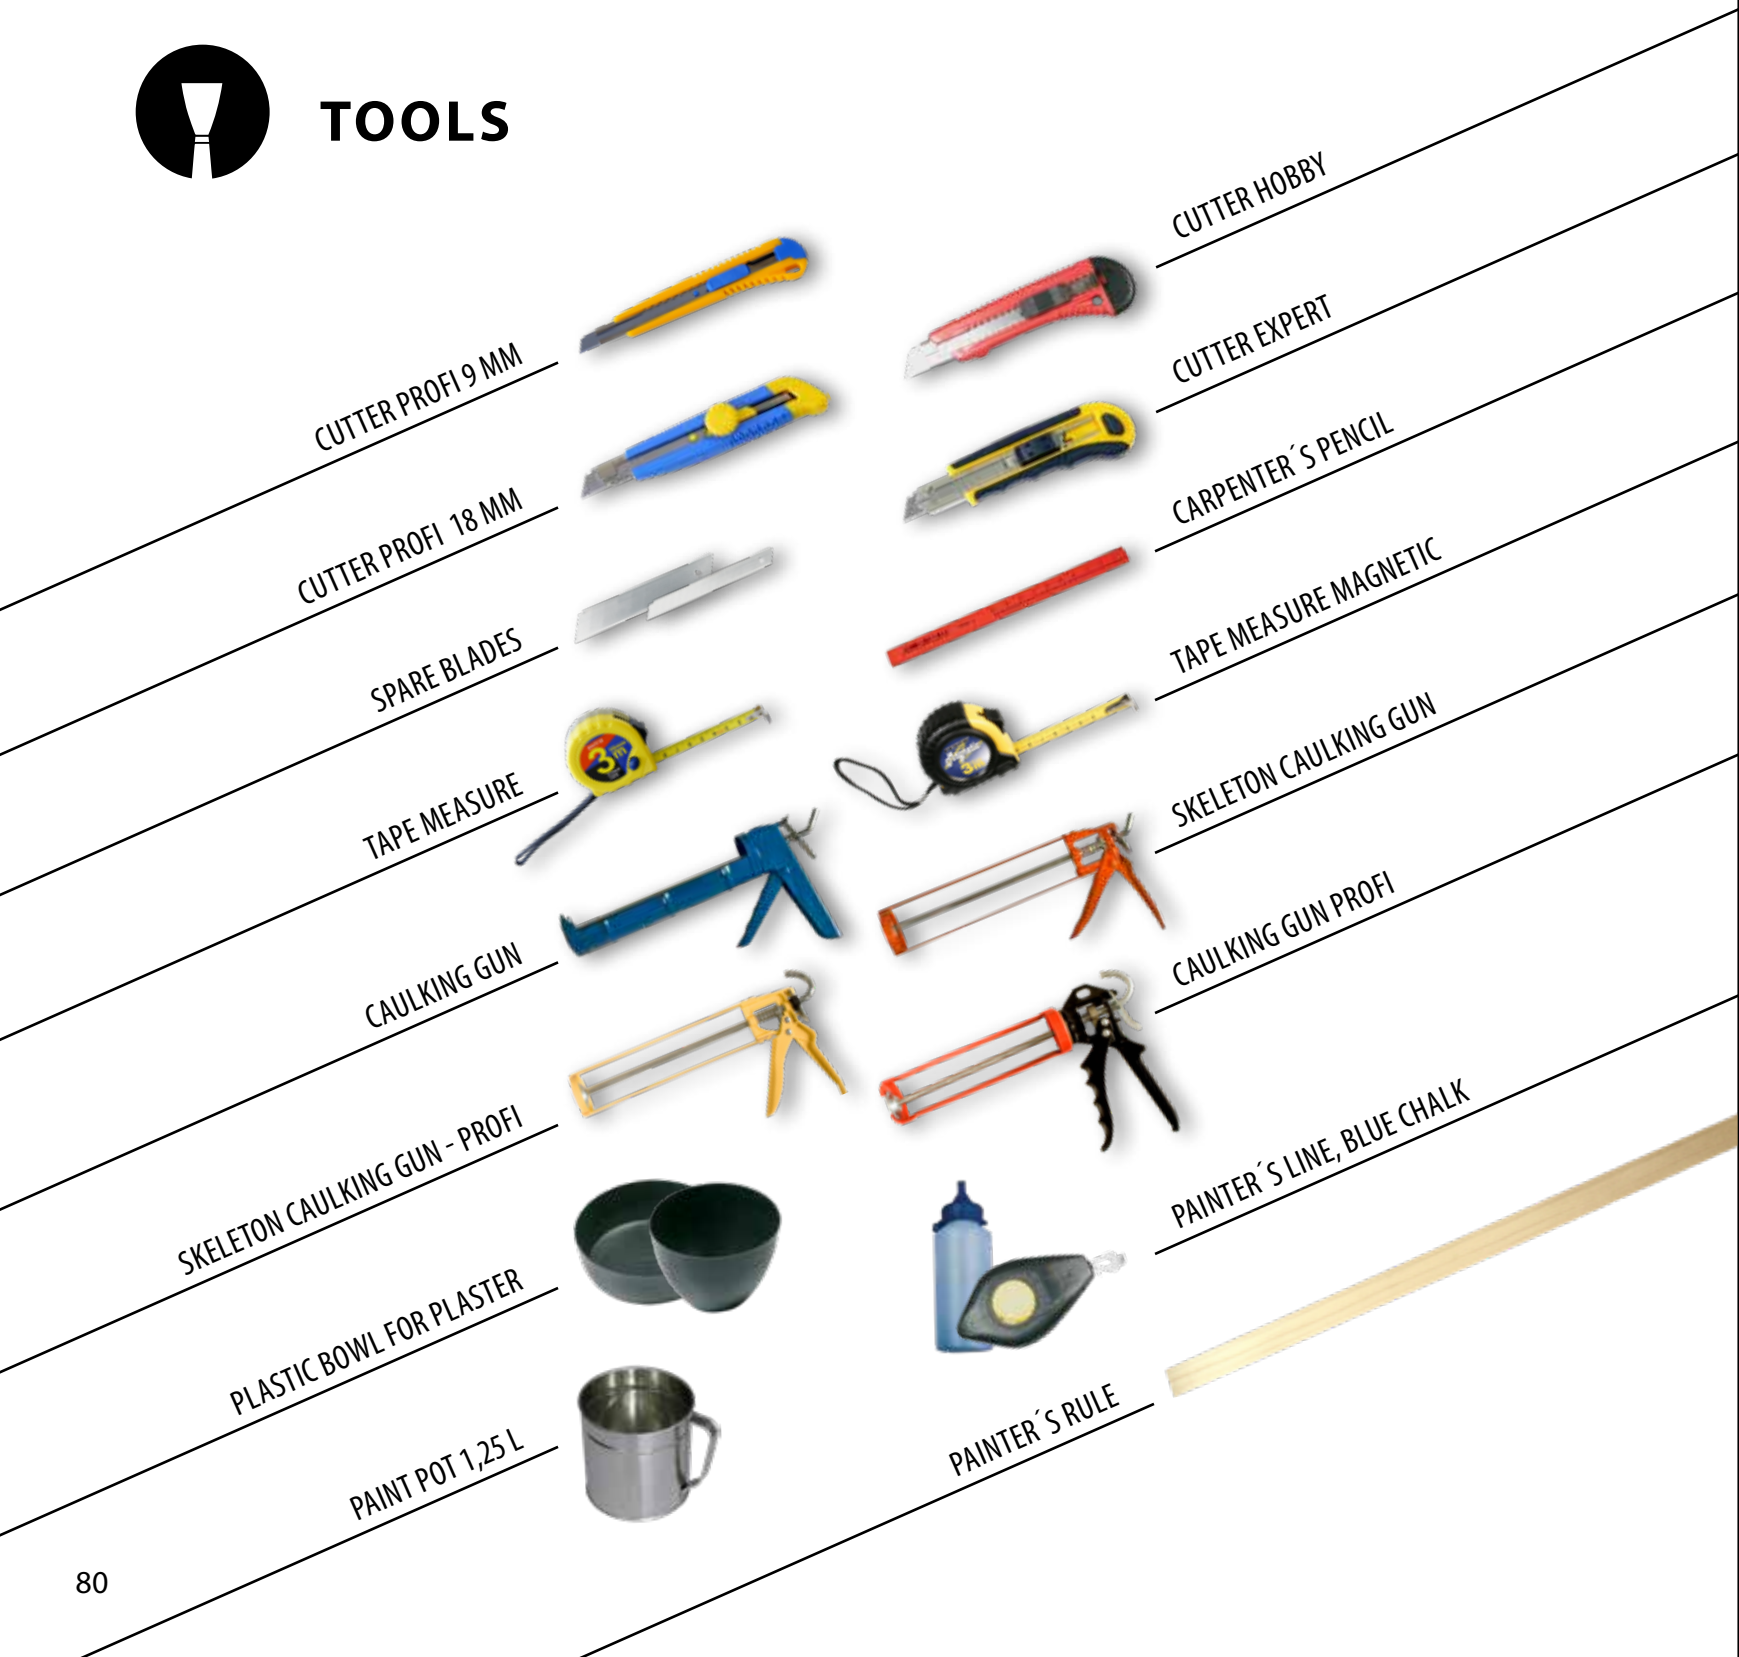

TOOLS

	Art. No.		Packaging (pcs)
CUTTER PROF 9 MM 2 spare blades, metal guide.	8101080200	9 mm	24
CUTTER HOBBY Metal guide.	8101074200	18 mm	30
CUTTER PROF 18 MM 2 spare blades, metal guide.	8101078200	18 mm	12
CUTTER EXPERT 5 spare blades, metal guide.	8101079200	18 mm	12
SPARE BLADES Set of 10 pcs, thickness 0,5 mm.	8101076200 8101077200	9 mm 18 mm	60/360 60/360
CARPENTER'S PENCIL	4467033200		144
TAPE MEASURE	8101071200 8101072200 8101073200	2 m (width 16 mm) 3 m (width 16 mm) 5 m (width 19 mm)	24 24 12
TAPE MEASURE MAGNETIC	8101068200 8101069200 8101070200	2 m (width 16 mm) 3 m (width 16 mm) 5 m (width 19 mm)	10 10 10
CAULKING GUN	8710500200		24
SKELETON CAULKING GUN	8710501200		24
SKELETON CAULKING GUN - PROF	8710502200		24
CAULKING GUN PROF	8710503200		12
PLASTIC BOWL FOR PLASTER	8101095200 8101096200	conical low	20 20
PAINTER'S LINE	8101094200	30 m	10
BLUE CHALK	8101093200	180 g	25
PAINT POT	4467041200	1,25 l	50
PAINTER'S RULE Wooden.	8101203200	1 m