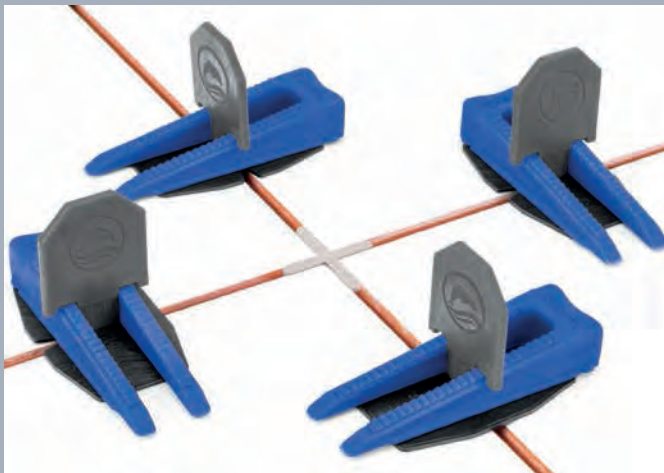

Blue Dolphin's tile leveling system helps you lay tiles quickly and easily, ensuring time savings and efficiency for the tiler. The system includes disposable, clips to removable, stable wedges with tile leveling teeth. The clips allow grout from 1mm to 3mm with a tile thickness of 7 to 15mm.