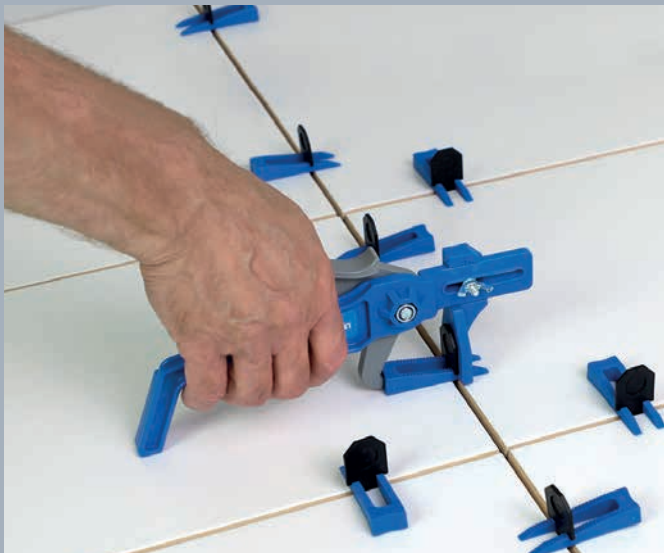

Blue Dolphin's tile leveling system helps you lay tiles quickly and easily, ensuring time savings and efficiency for the tiler. The system includes disposable, clips to removable, stable wedges with tile leveling teeth. The clips allow grout from 1mm to 3mm with a tile thickness of 7 to 15mm.