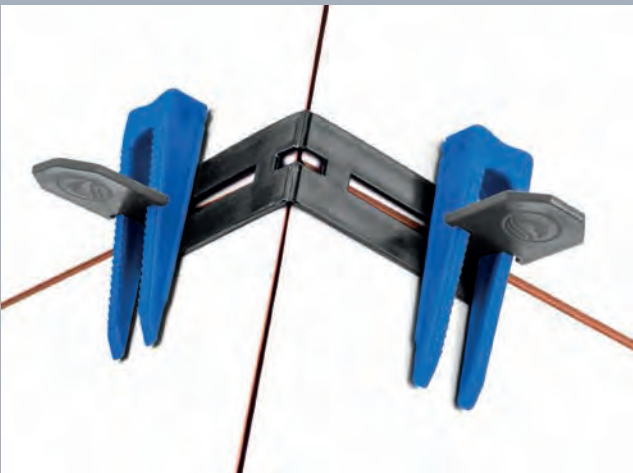

Blue Dolphin's tile leveling system helps you lay tiles quickly and easily, ensuring time savings and efficiency for the tiler. The system includes disposable, clips to removable, stable wedges with tile leveling teeth. The clips allow grout from 1mm to 3mm with a tile thickness of 7 to 15mm.