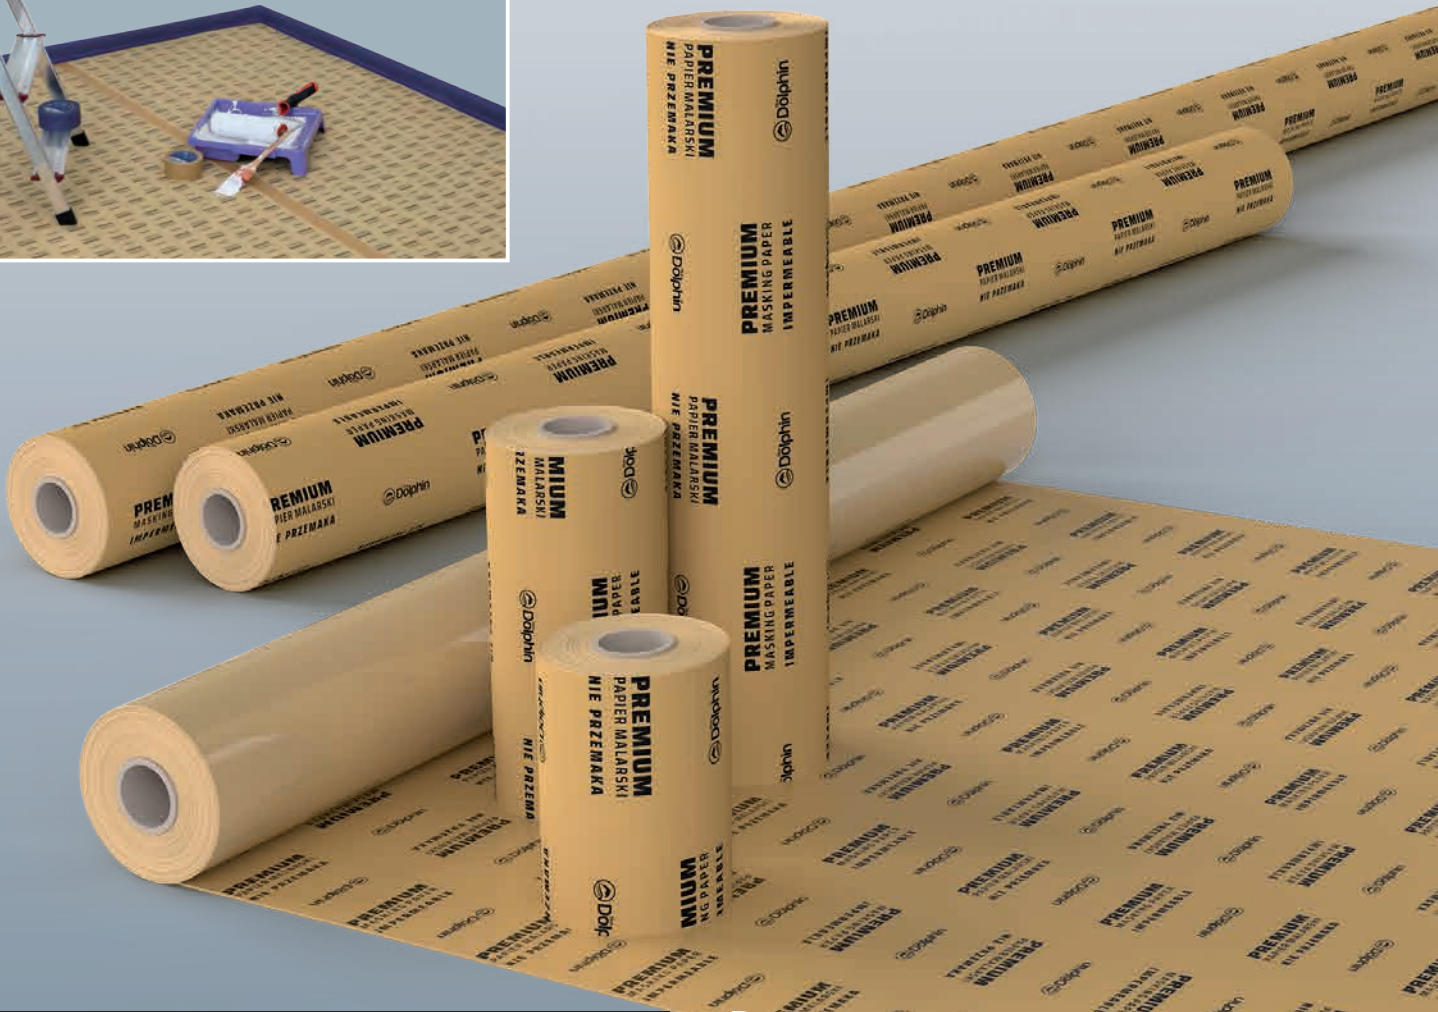

PREMIUM MASKING PAPER

Innovative PREMIUM Painting Paper is a multi-purpose product designed to protect surfaces during painting, renovation and general construction works.

PRODUCT CODE	SIZE	QUANTITY IN A BOX
PM_61744	10 cm x 22,86 m	6
PM_60792	15 cm x 22,86 m	6
PM_60815	30 cm x 22,86 m	6
PM_60839	60 cm x 27,43 m	4
PM_60853	90 cm x 27,43 m	4
PM_61720	150 cm x 27,43 m	1

- Does not get wet
- Does not wrinkle and does not slip
- Does not transfer dirt and splashes – the paper partially absorbs paint
- Strong and puncture resistant
- Helpful in keeping clean
- Quick montage