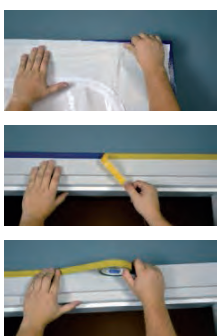

Protection of skirting boards and floors