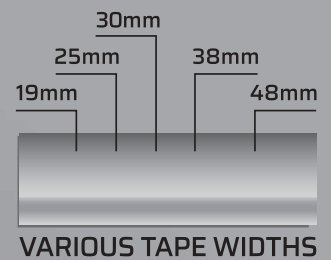

DISPENSER DS 330

FOR QUICK SPLICING TAPE WITH MASKING PAPER OR FILM

XDS

SYSTEM

EASY AND FAST JOINING • DURABLE MECHANISM • STRAIGHT CUT OFF

2X
FASTER

INTERNET HIT

SEE IT IN ACTION →

10 M
VIEWS