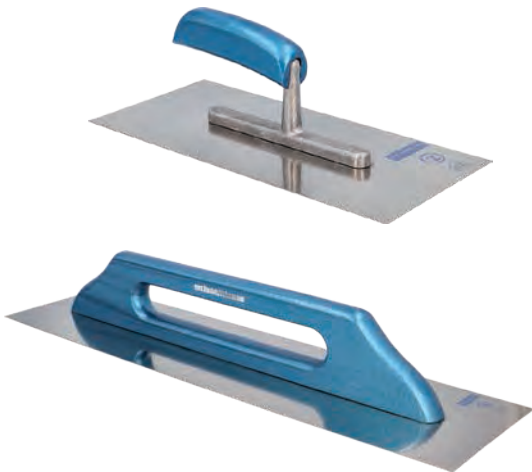

PRODUCT CODE	SIZE	QUANTITY (pcs/case)
KTD_15211	140 mm	10/91
KTD_15228	160 mm	10/91

Smooth Stainless Plaster trowel ECONOMY

For simple finishing works

Stainless steel; plastic handle.

PRODUCT CODE	SIZE	QUANTITY (pcs/case)
PDGE_15051	270 mm x 130 mm	10/100

Smooth Stainless Plaster Trowel HOBBY

For the application of mortars, adhesives, gypsum plasters

Stainless steel, (thickness 0,7 mm). Steel spring.
Handle - lacquered beech results - smooth surface.

PRODUCT CODE	SIZE	QUANTITY (pcs/case)
PDGH_15242	280 mm x 130 mm	10/72
PDGH_15259	480 mm x 130 mm	5/84