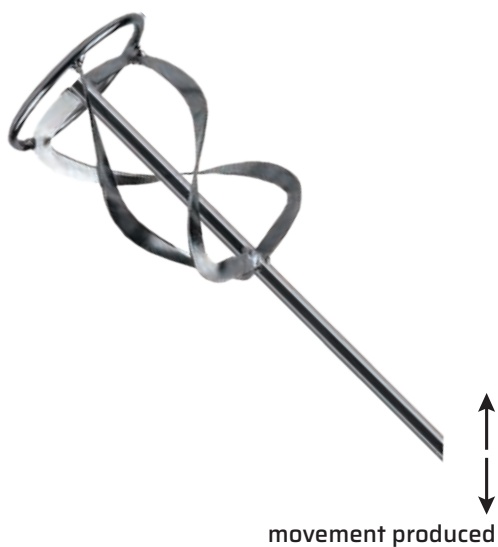

PRODUCT CODE	PADDLE'S SIZE Ø	MONTAGE	LENGTH	QUANTITY (pcs/case)	SHAFT'S Ø	MIXING CARACITY in kg
MTOZ_23933	120 mm	SDS	590	4/64	14 mm	15-25 kg
MTN_23957	120 mm	M14	590	4/64	14 mm	15-25 kg
MTN_23971	160 mm	M14	590	5/30	14 mm	20-30 kg