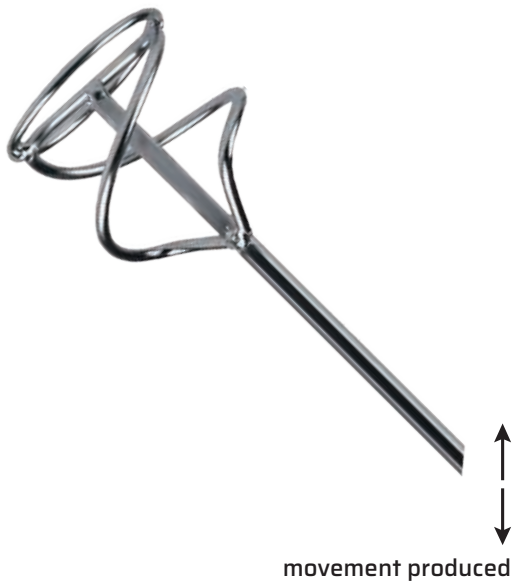

Spiral Mixing Paddle

Mortars, concrete, plasters, other semi-fluid materials, sticky materials with sand or gravel filler.

PRODUCT CODE	PADDLE'S SIZE Ø	MONTAGE	LENGTH	QUANTITY (pcs/case)	SHAFT'S Ø	MIXING CARACITY in kg
MSLOS_5_23759	70 mm	HEX	400	5/100	8 mm	5-10 kg
MSLOS_23773	100 mm	HEX	590	4/64	8 mm	10-20 kg
MSLOS_23797	120 mm	HEX	590	4/64	10 mm	15-25 kg
MSLOZ_23810	100 mm	SDS	590	4/64	14 mm	10-20 kg
MSLOZ_23834	120 mm	SDS	590	4/64	14 mm	15-25 kg
MSLN_23858	120 mm	M14	590	4/64	14 mm	15-25 kd
MSLN_23872	160 mm	M14	590	5/64	14 mm	20-30 kg