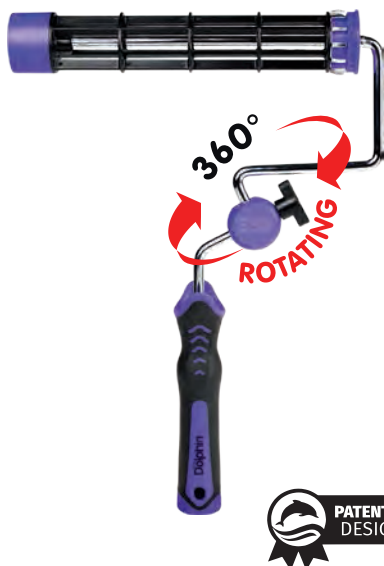

Rotating DolphinRoller™ SYSTEM

- Roller holder with rotation system 360°
- Perfect for painting on bevels, the ceiling and the floor

PRODUCT CODE	SIZE	QUANTITY (pcs/case)
DRR25_52414	25 cm	10/64